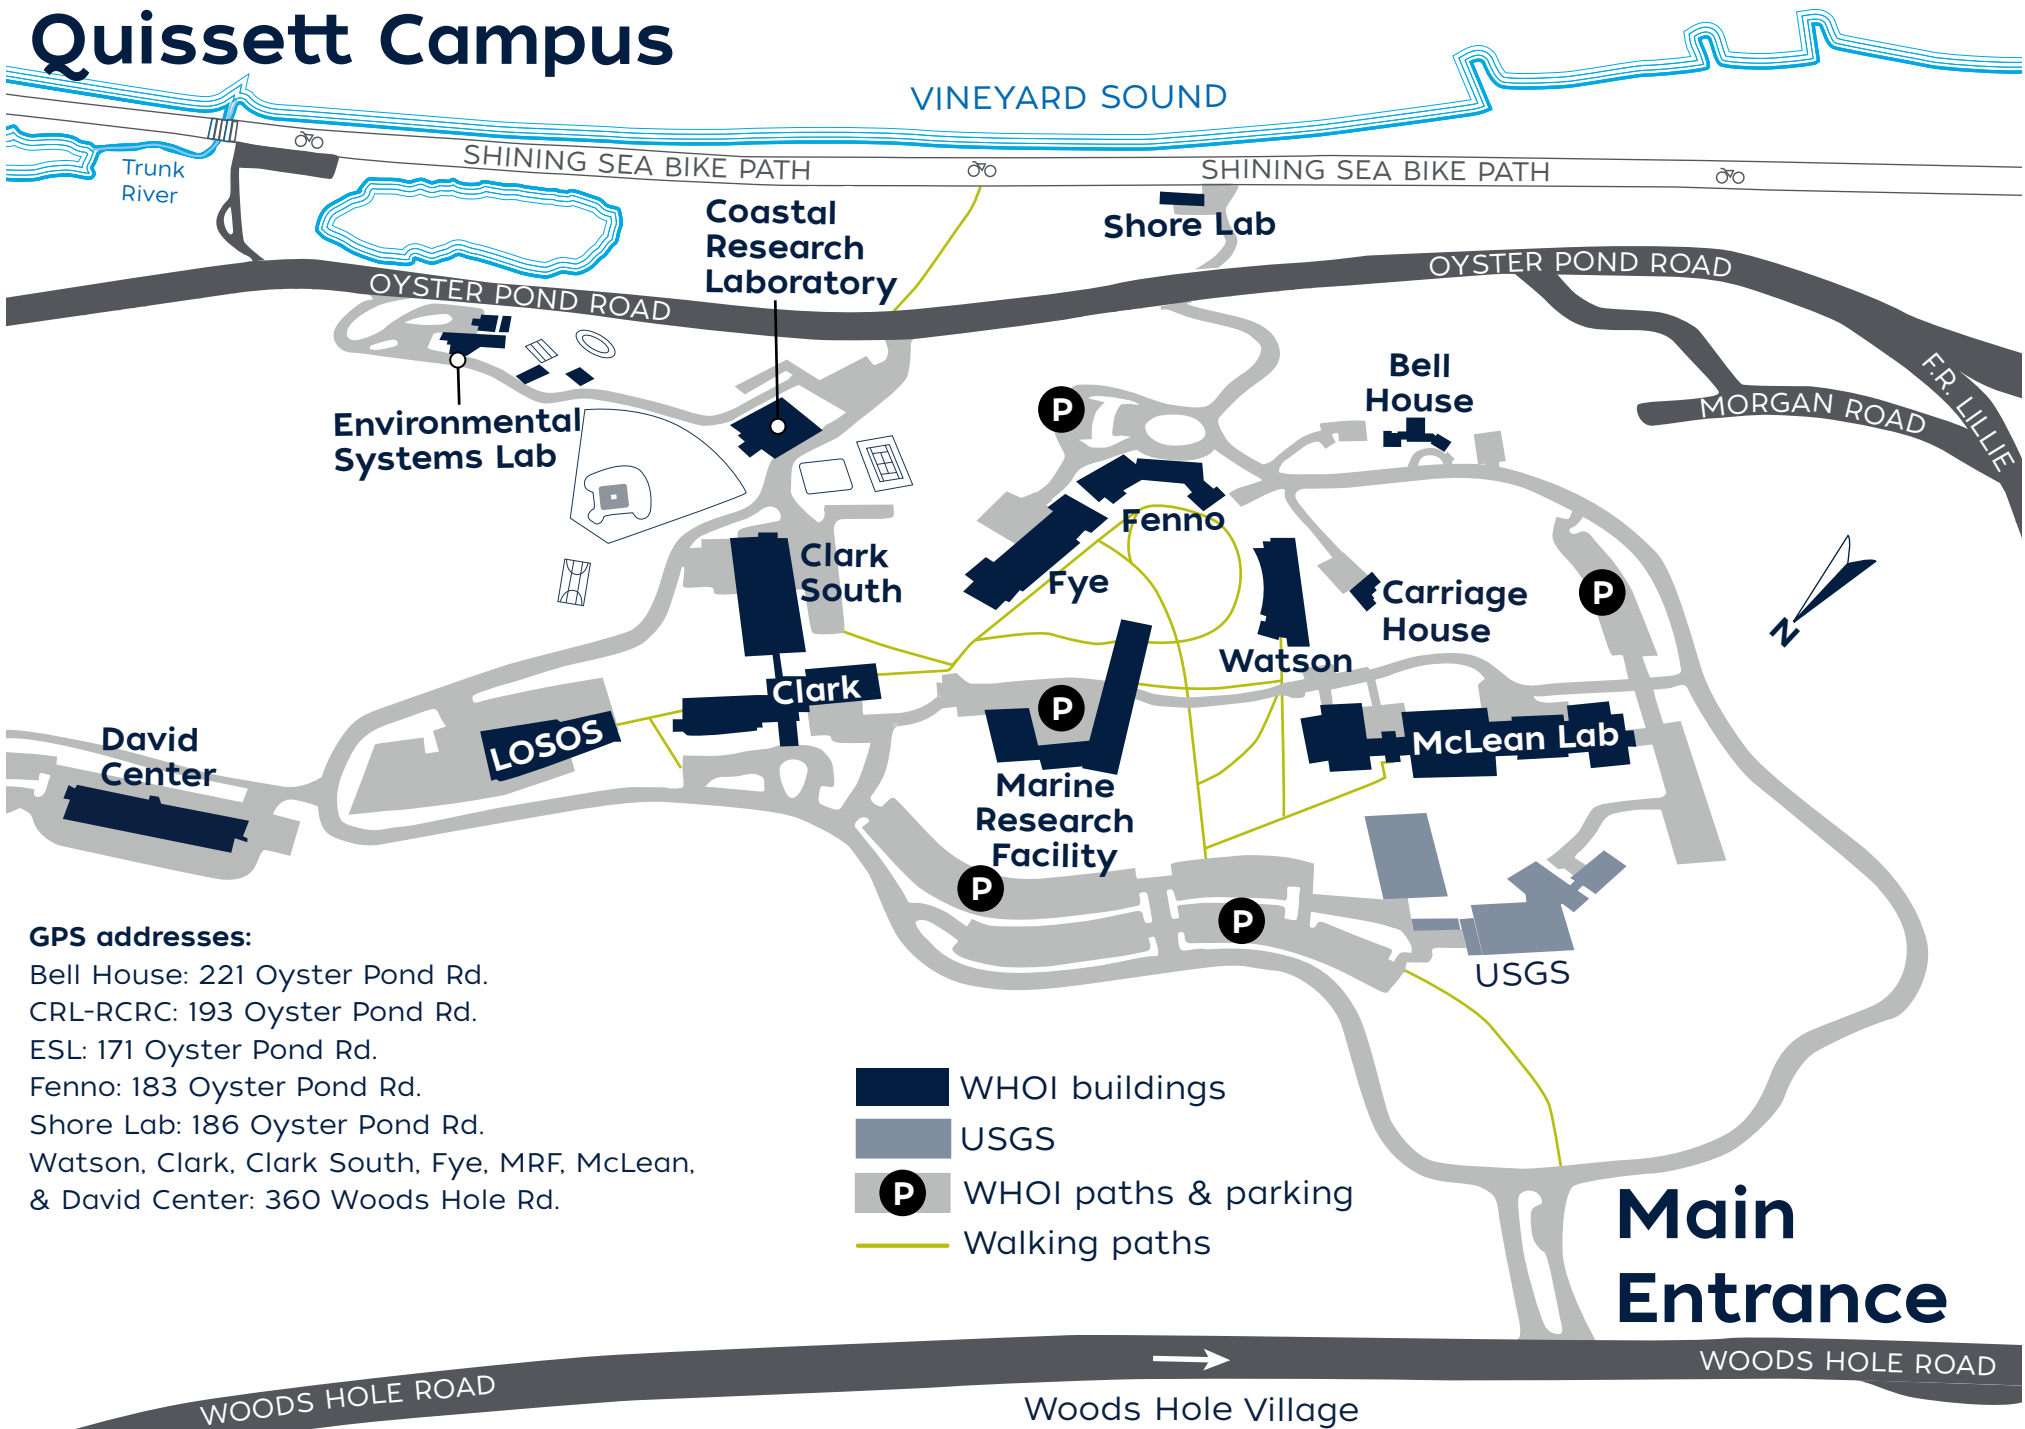

Quissett Campus

GPS addresses:

Bell House: 221 Oyster Pond Rd.

CRL-RCRC: 193 Oyster Pond Rd.

ESL: 171 Oyster Pond Rd.

Fenno: 183 Oyster Pond Rd.

Shore Lab: 186 Oyster Pond Rd.

Watson, Clark, Clark South, Fye, MRF, McLean,
& David Center: 360 Woods Hole Rd.

- WHOI buildings
- USGS
- WHOI paths & parking
- Walking paths

Main Entrance

WOODS HOLE ROAD

Woods Hole Village

WOODS HOLE ROAD

WOODS HOLE OCEANOGRAPHIC INSTITUTION

whoi.edu