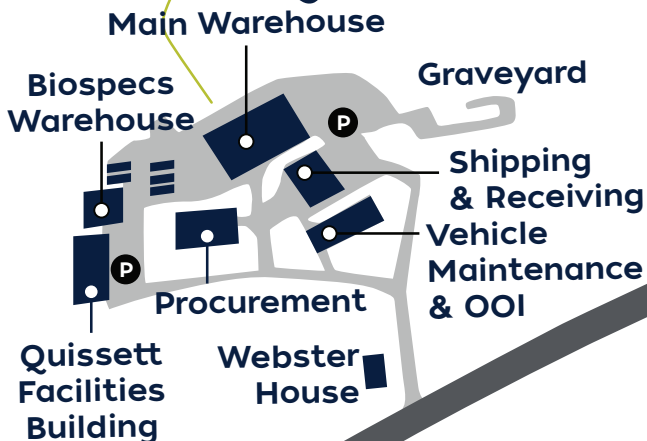

Quissett Campus

North Quissett

- WHOI buildings
- USGS
- P WHOI paths & parking
- Walking paths

Main Entrance

GPS addresses:

- Bell House: 221 Oyster Pond Rd.
- CRC: 193 Oyster Pond Rd.
- ESL: 183 Oyster Pond Rd.
- Fenno: 180 Oyster Pond Rd.
- North Quissett: 266 Woods Hole Rd.

- Shore Lab: 182 Oyster Pond Rd.
- Watson, Clark, Clark South, Fye, MRF, McLean, & Quissett Research Facility: 360 Woods Hole Rd.