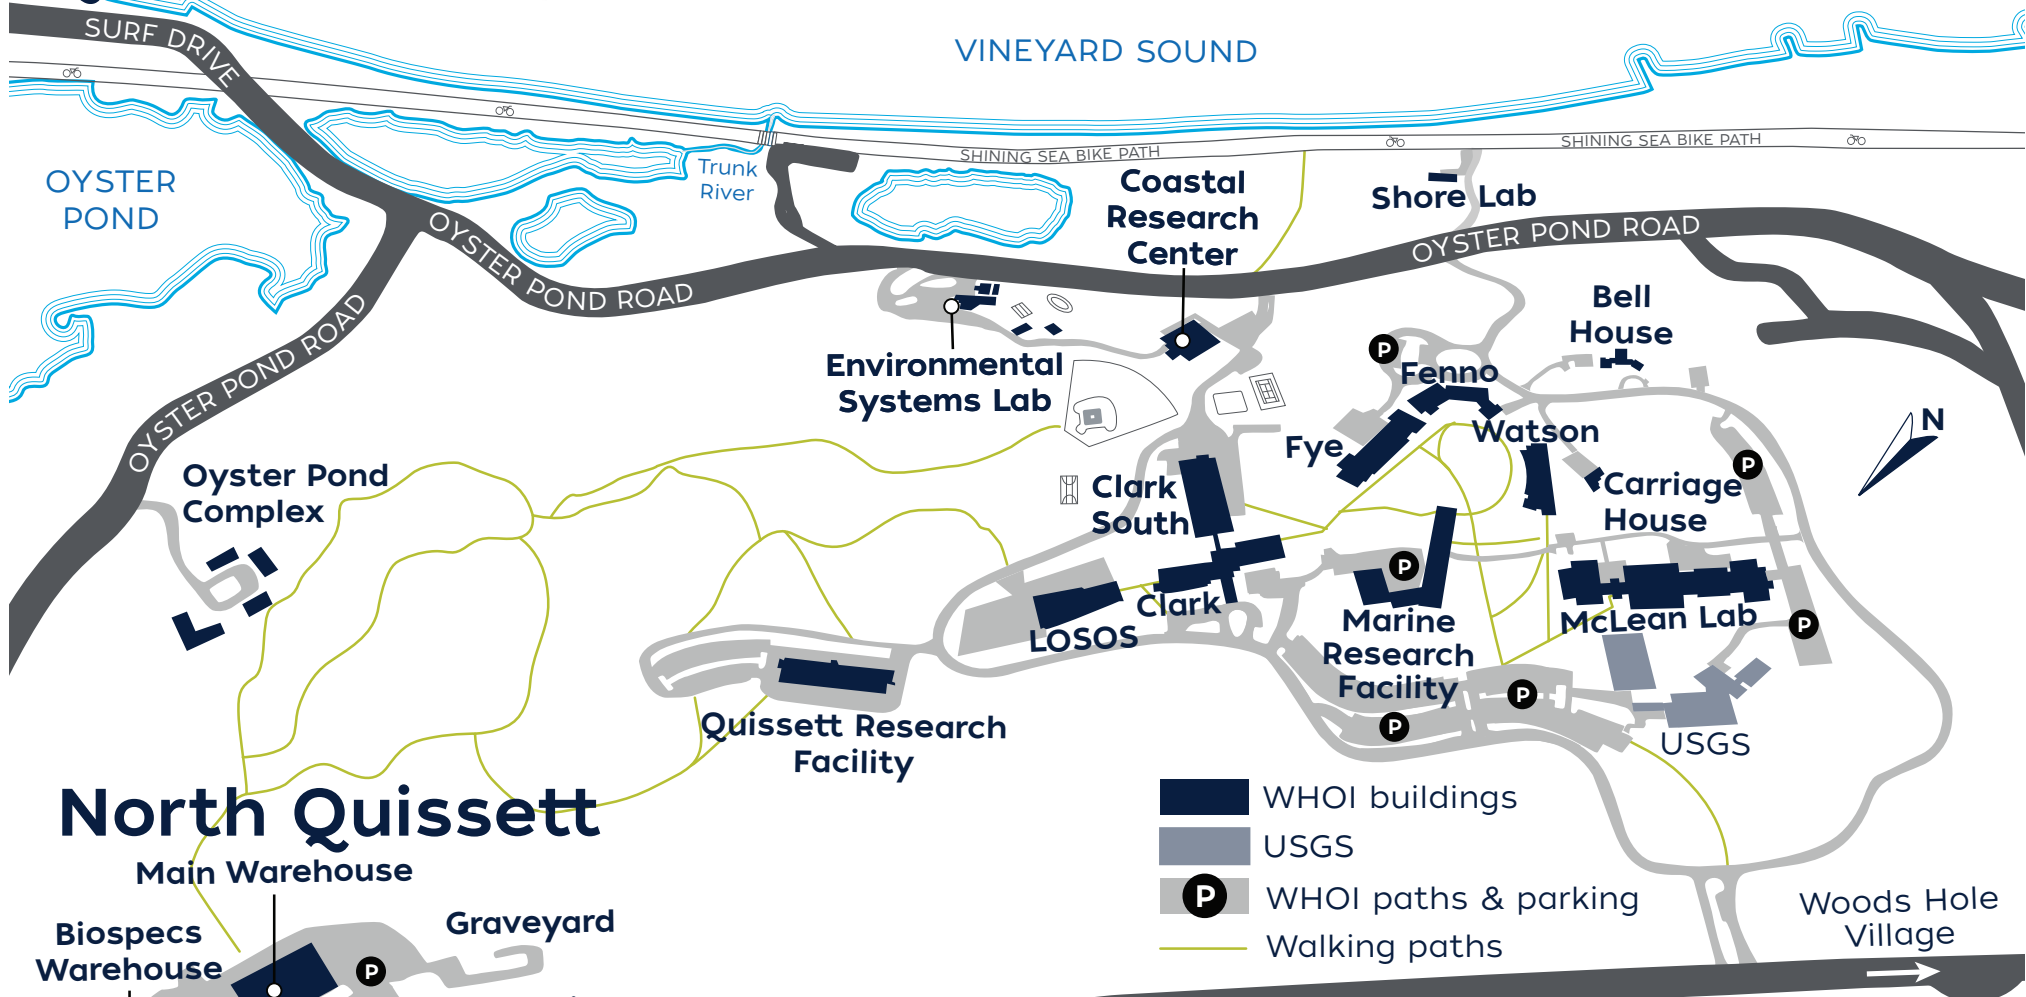

Quissett Campus

North Quissett

- WHOI buildings
- USGS
- P WHOI paths & parking
- Walking paths

Main Entrance

GPS addresses:

- Bell House: 221 Oyster Pond Rd.
- CRC: 193 Oyster Pond Rd.
- ESL: 183 Oyster Pond Rd.
- Fenno: 180 Oyster Pond Rd.
- North Quissett: 266 Woods Hole Rd.

- Shore Lab: 182 Oyster Pond Rd.
- Watson, Clark, Clark South, Fye, MRF, McLean, & Quissett Research Facility: 360 Woods Hole Rd.