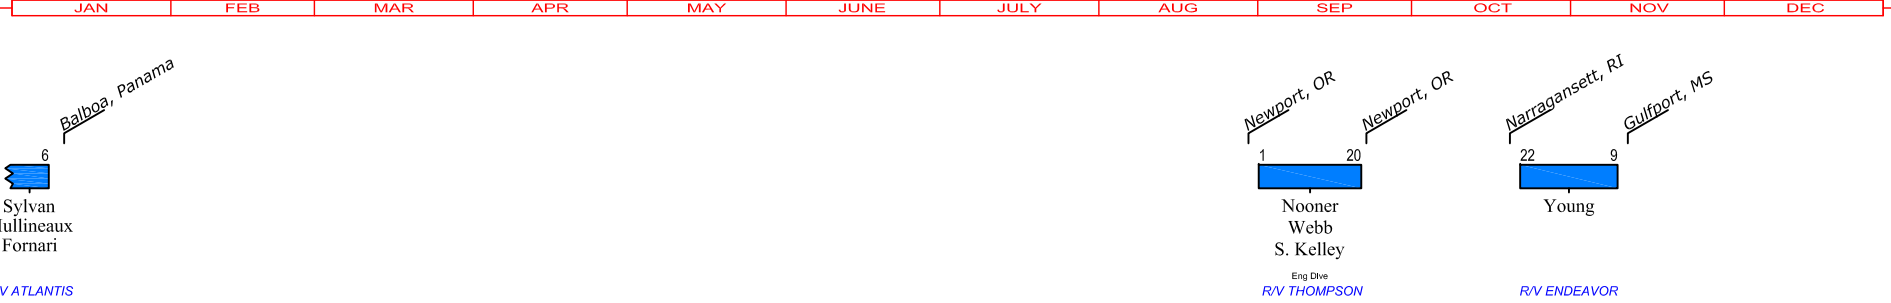

# WHOI Fleet & NDSF Schedule for 2020

T = TRANSIT

ATLANTIS

ATLANTIS

11/13

ARMSTRONG

ARMSTRONG

11/13

JASON

JASON

11/13

SENTRY

SENTRY

11/13

Charge Days	NAVY	NOAA	NSF	Other	NSF-OOI	Inst.	NASA	Total
ALVIN	1	-	43	-	-	-	-	44
JASON	23	-	63	1	28	-	3	118
SENTRY	-	-	53	-	-	-	-	53
ATLANTIS	1	-	70	-	-	-	3	74
ARMSTRONG	42	-	66	-	60	10	-	178

Woods Hole Oceanographic Institution

Revised: 11/13/2020  
 CLF by direction of Kerry Strom, Marine Operations Coordinator  
 Robert Munier, Vice President for Marine Facilities & Operations