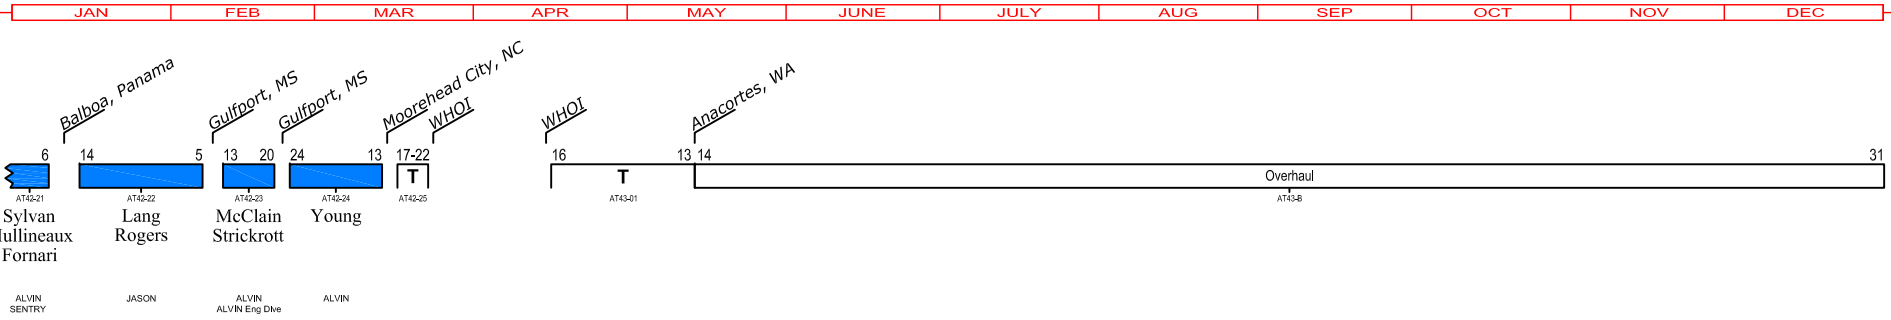

# WHOI Fleet & NDSF Schedule for 2020

T = TRANSIT

ATLANTIS

ATLANTIS

11/13

ARMSTRONG

ARMSTRONG

11/13

JASON

JASON

11/13

SENTRY

SENTRY

11/13

Charge Days	NAVY	NOAA	NSF	Other	NSF-OOI	Inst.	NASA	Total
ALVIN	1	-	43	-	-	-	-	44
JASON	23	-	63	1	28	-	3	118
SENTRY	-	-	53	-	-	-	-	53
ATLANTIS	1	-	70	-	-	-	3	74
ARMSTRONG	42	-	66	-	60	10	-	178