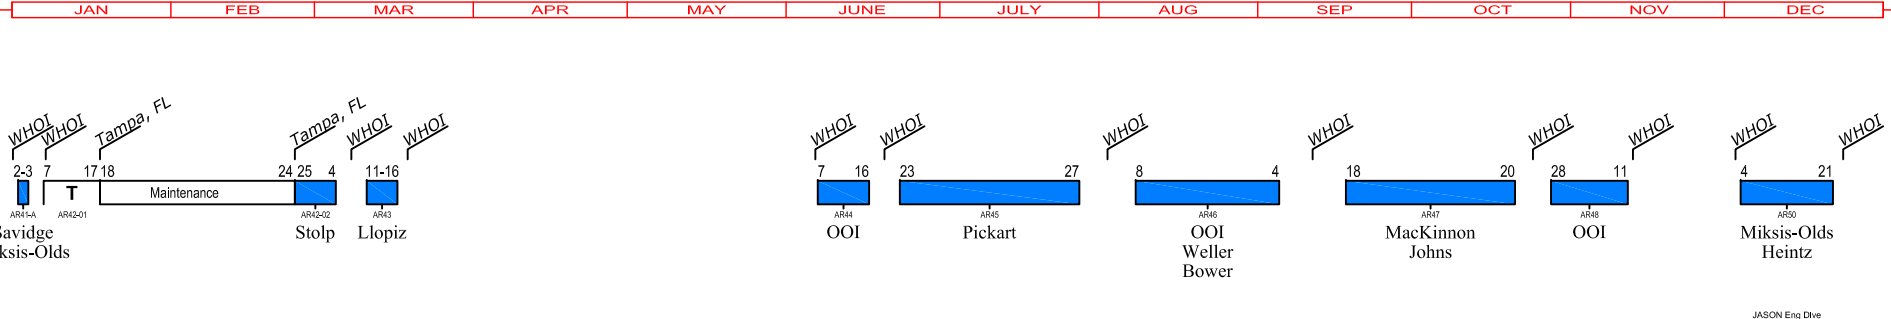

# WHOI Fleet & NDSF Schedule for 2020

T = TRANSIT

ATLANTIS

ATLANTIS

11/13

ARMSTRONG

ARMSTRONG

11/13

JASON

JASON

11/13

SENTRY

SENTRY

11/13

Charge Days	NAVY	NOAA	NSF	Other	NSF-OOI	Inst.	NASA	Total
ALVIN	1	-	43	-	-	-	-	44
JASON	23	-	63	1	28	-	3	118
SENTRY	-	-	53	-	-	-	-	53
ATLANTIS	1	-	70	-	-	-	3	74
ARMSTRONG	42	-	66	-	60	10	-	178