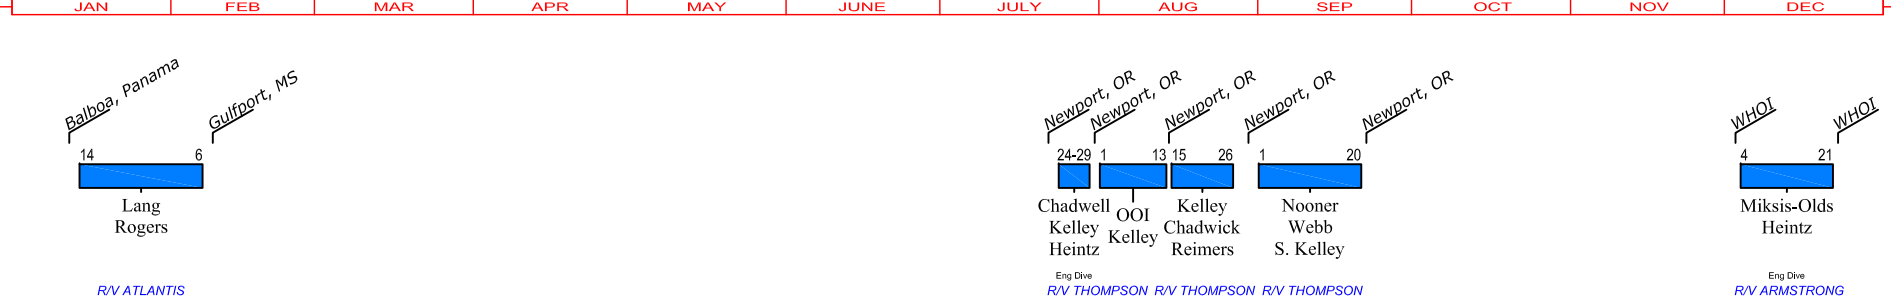

# WHOI Fleet & NDSF Schedule for 2020

T = TRANSIT

ATLANTIS

ATLANTIS

11/13

ARMSTRONG

ARMSTRONG

11/13

JASON

JASON

11/13

SENTRY

SENTRY

11/13

Charge Days	NAVY	NOAA	NSF	Other	NSF-OOI	Inst.	NASA	Total
ALVIN	1	-	43	-	-	-	-	44
JASON	23	-	63	1	28	-	3	118
SENTRY	-	-	53	-	-	-	-	53
ATLANTIS	1	-	70	-	-	-	3	74
ARMSTRONG	42	-	66	-	60	10	-	178