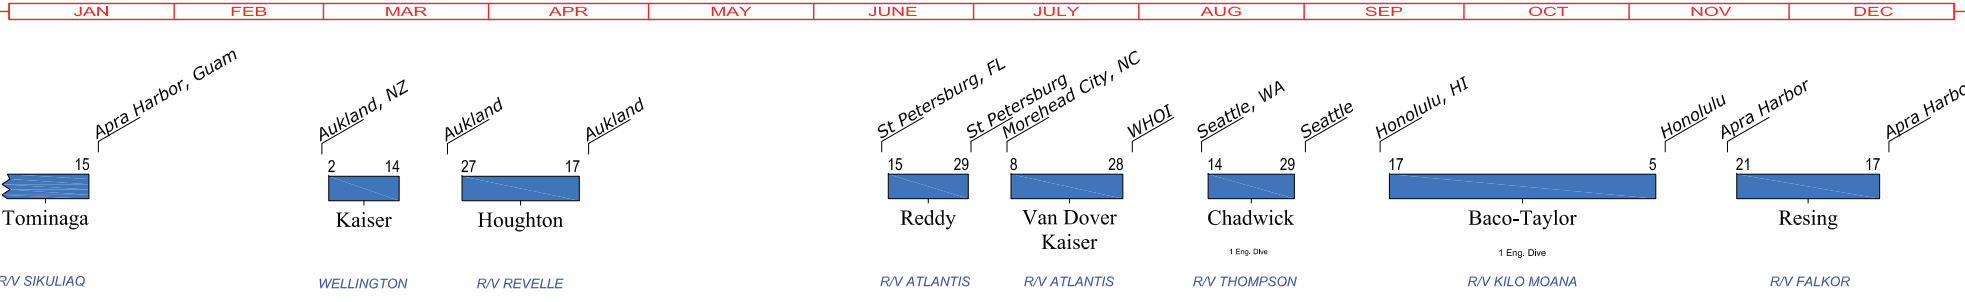

T = TRANSIT

WHOI Fleet & NDSF Schedule for 2015

ATLANTIS

102

ATLANTIS

ARMSTRONG

108

ARMSTRONG

JASON

929

JASON

SENTRY

817

SENTRY

Ship Charge Days	NAVY	NOAA	NSF	Other	NSF-OOI	Inst.	NASA	Total
ARMSTRONG	-	-	-	-	-	-	-	-
JASON	-	5	103	16	-	2	-	126
SENTRY	-	-	149	48	-	-	-	197
ATLANTIS	1	-	122	-	137	-	26	286