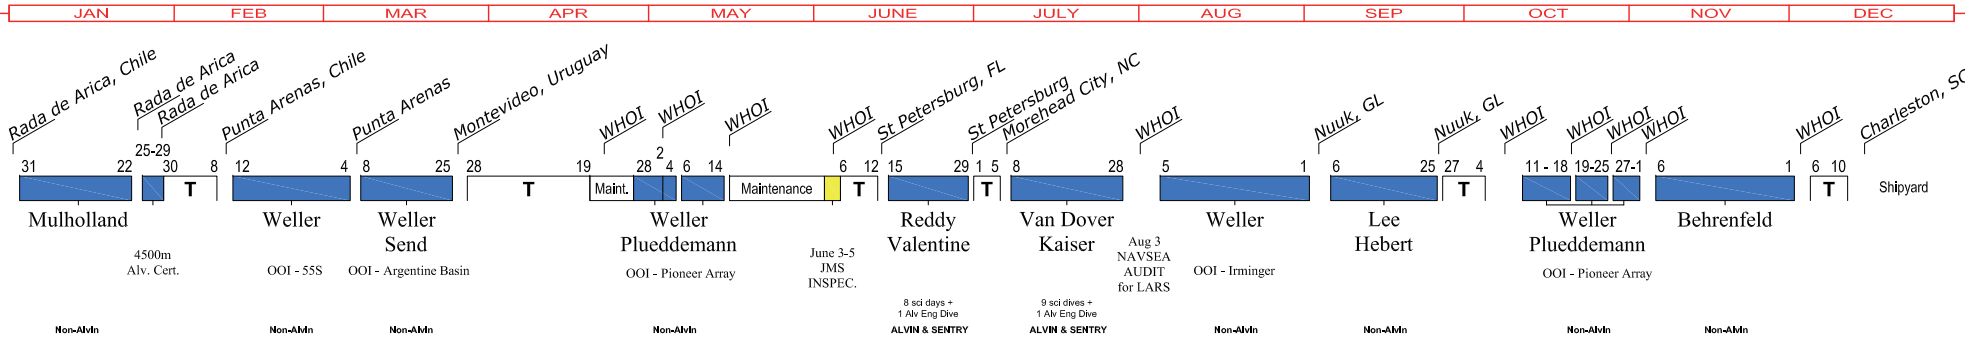

T = TRANSIT

WHOI Fleet & NDSF Schedule for 2015

ATLANTIS

102

ATLANTIS

ARMSTRONG

108

ARMSTRONG

JASON

929

JASON

SENTRY

817

SENTRY

Ship Charge Days	NAVY	NOAA	NSF	Other	NSF-OOI	Inst.	NASA	Total
ARMSTRONG	-	-	-	-	-	-	-	-
JASON	-	5	103	16	-	2	-	126
SENTRY	-	-	149	48	-	-	-	197
ATLANTIS	1	-	122	-	137	-	26	286