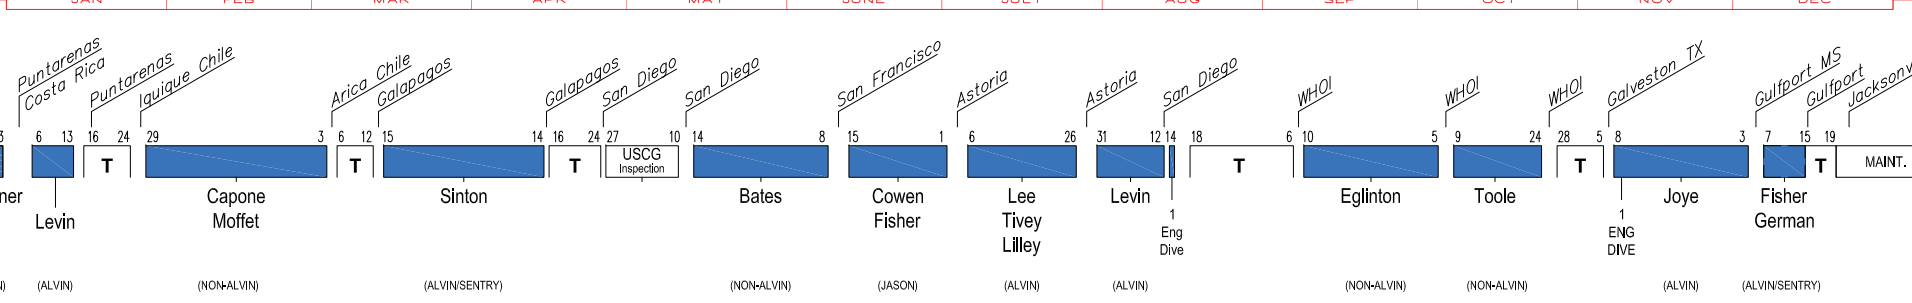

T = TRANSIT

WHOI Fleet & NDSF Schedule for 2010

OCEANUS

OCEANUS

KNORR

KNORR

ATLANTIS

ATLANTIS

JASON

JASON

SENTRY

SENTRY

Charge Days	NAVY	NOAA	NSF	Other	USGS	Inst.	Total
R/V OCEANUS	5	72	100	-	2	-	179
R/V KNORR	10	-	287	9	-	-	306
R/V ATLANTIS	1	36	292	0	-	1	330

Woods Hole Oceanographic Institution

Revised: 12/31/10
 Betsy Doherty by direction of
 Elizabeth Caporelli, Marine Operations Coordinator
 Robert Munier, Vice President for Marine Facilities & Operations