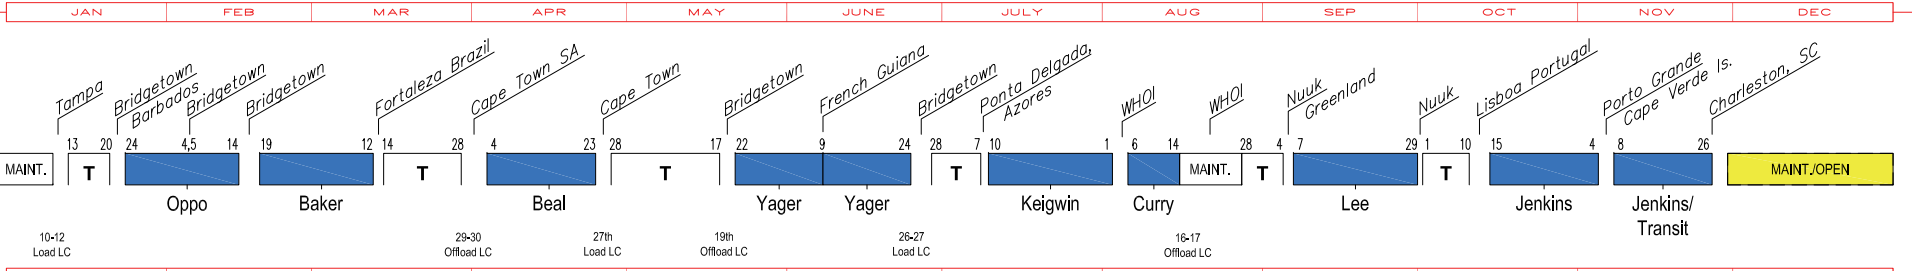

T = TRANSIT

WHOI Fleet & NDSF Schedule for 2010

OCEANUS

OCEANUS

KNORR

KNORR

ATLANTIS

ATLANTIS

JASON

JASON

SENTRY

SENTRY

Charge Days	NAVY	NOAA	NSF	Other	USGS	Inst.	Total
R/V OCEANUS	5	72	100	-	2	-	179
R/V KNORR	10	-	287	9	-	-	306
R/V ATLANTIS	1	36	292	0	-	1	330

Woods Hole Oceanographic Institution

Revised: 12/31/10
 Betsy Doherty by direction of
 Elizabeth Caporelli, Marine Operations Coordinator
 Robert Munier, Vice President for Marine Facilities & Operations