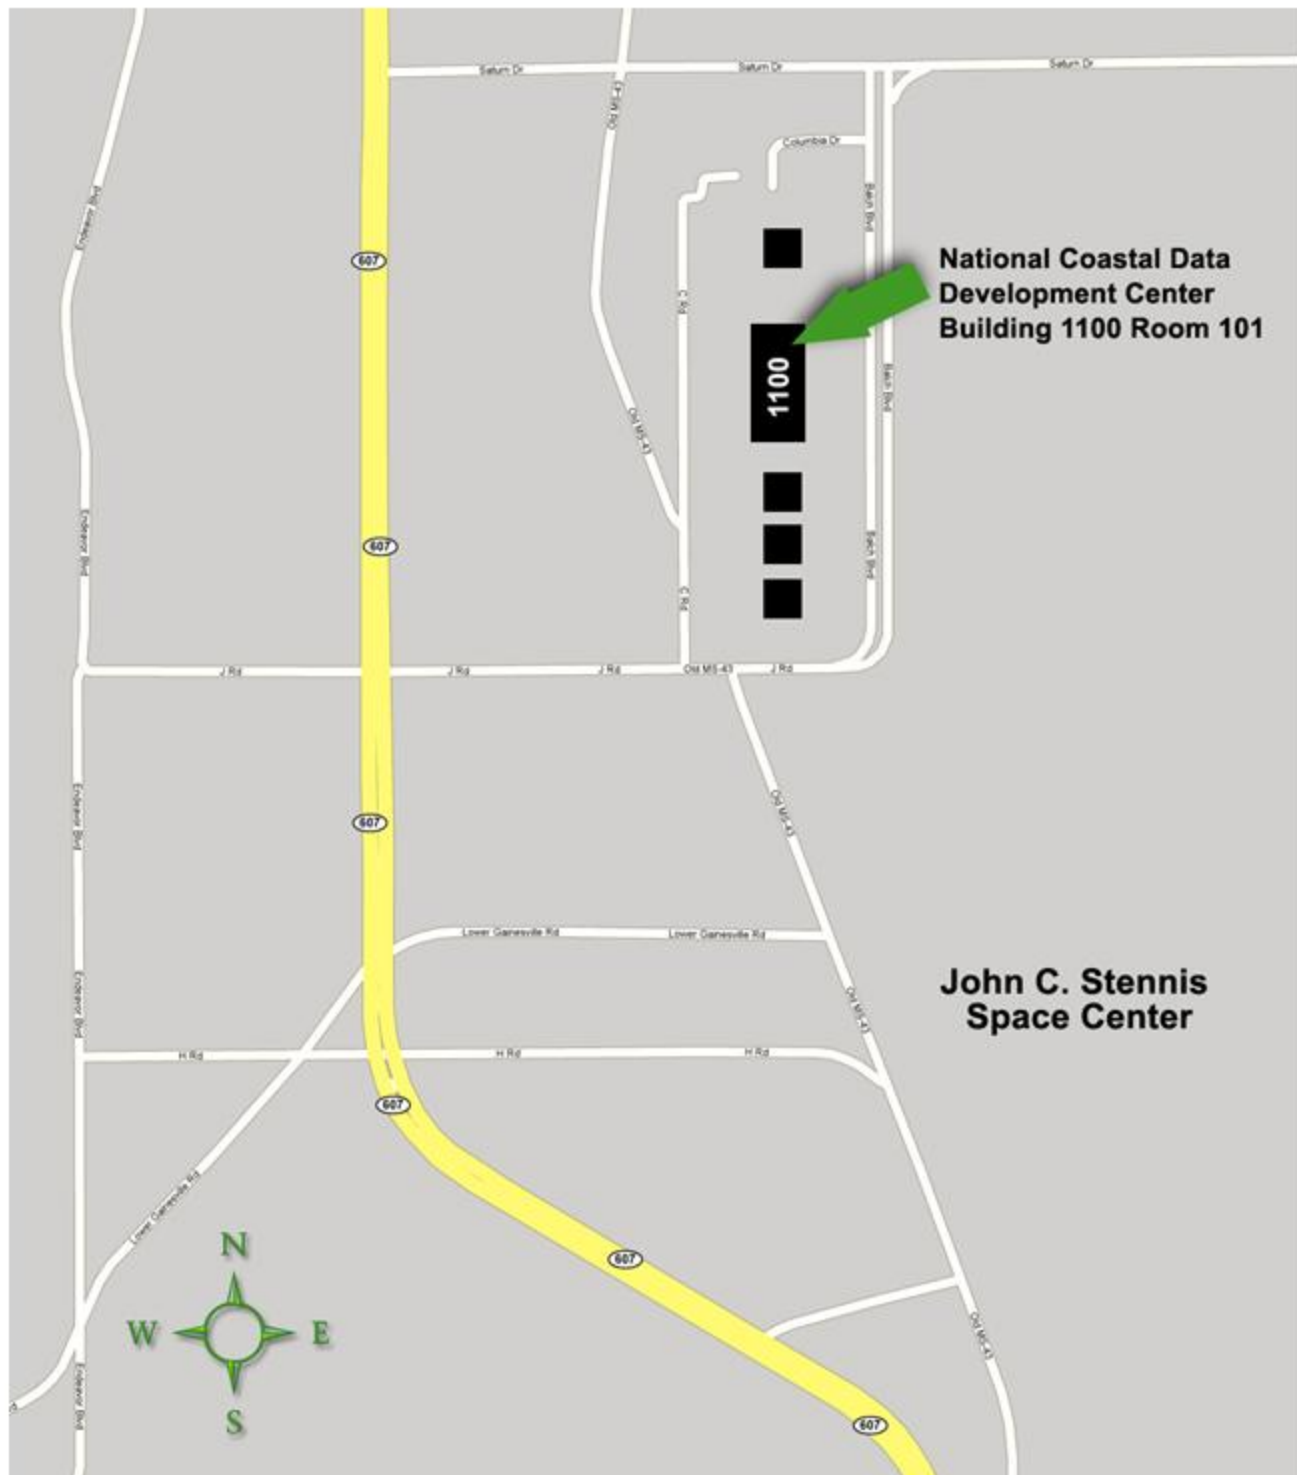

# STENNIS SPACE CENTER MISSISSIPPI

The Stennis Space Center is located on the Mississippi Gulf Coast on Interstate 10 at Exit 2, approximately 48 miles west of Biloxi, Mississippi and 45 miles east of New Orleans, Louisiana.

The QARTOD Meeting will held in Building 1100  
in the Gainesville Room.

The physical address for electronic mapping is  
1100 Balch Boulevard  
Stennis Space Center, Mississippi 39529.