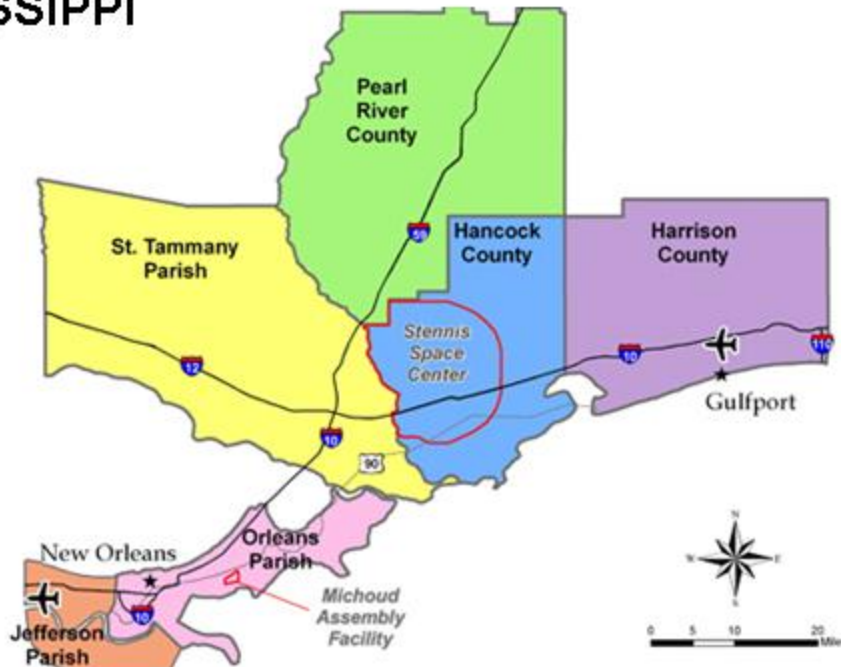

# STENNIS SPACE CENTER MISSISSIPPI

The Stennis Space Center is located on the Mississippi Gulf Coast on Interstate 10 at Exit 2, approximately 48 miles west of Biloxi, Mississippi and 45 miles east of New Orleans, Louisiana.