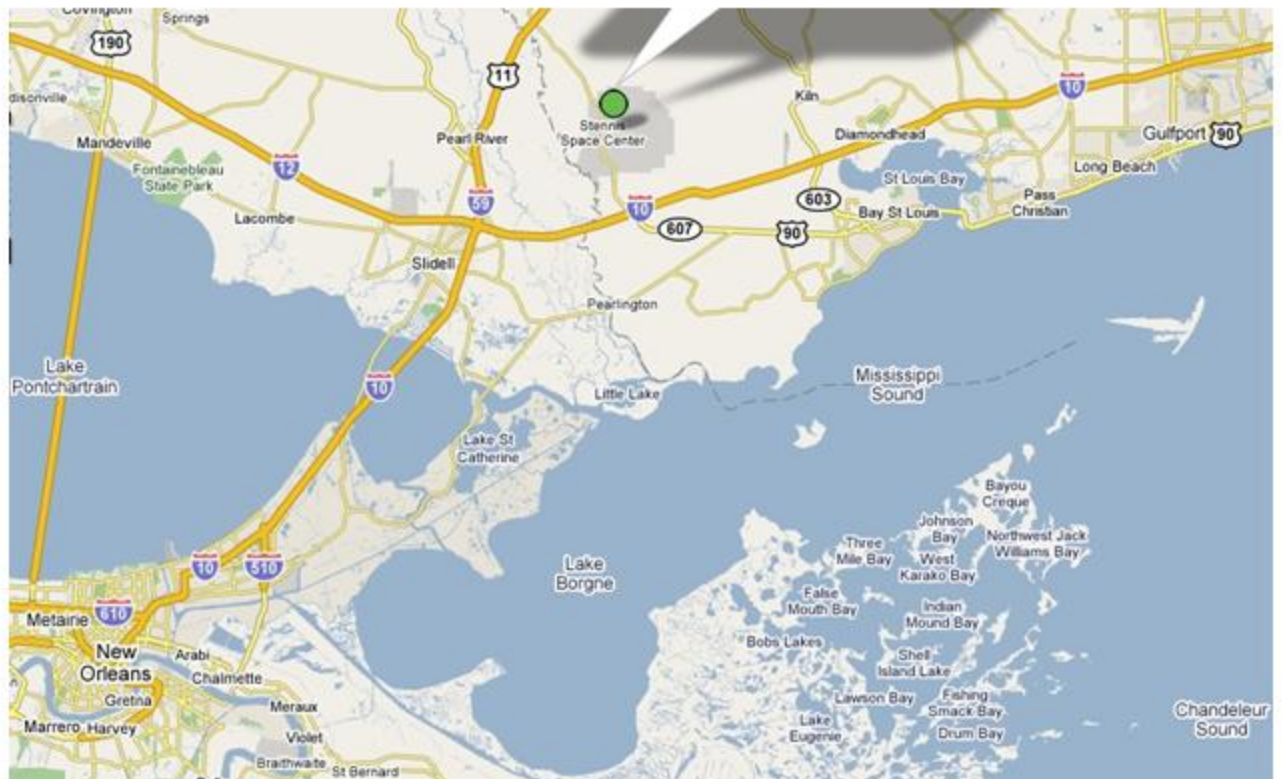

# STENNIS SPACE CENTER MISSISSIPPI

The Stennis Space Center is located on the Mississippi Gulf Coast on Interstate 10 at Exit 2, approximately 48 miles west of Biloxi, Mississippi and 45 miles east of New Orleans, Louisiana.