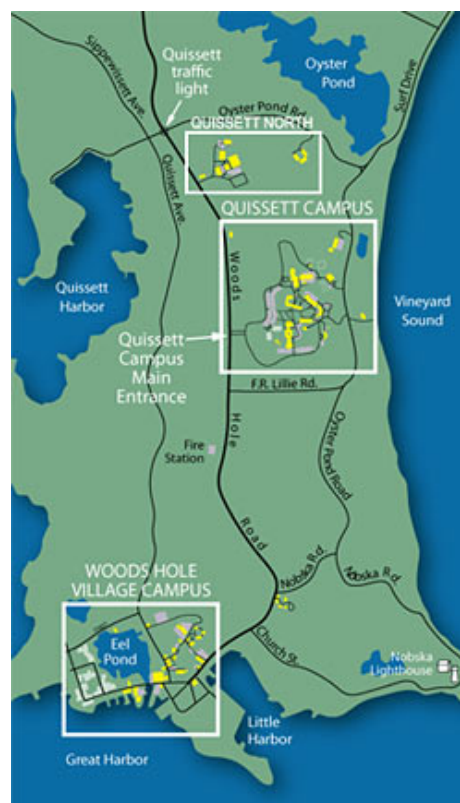

Take a virtual tour of WHOI's [Woods Hole village campus](#), [Quissett Campus](#), or [Quissett North](#).

(Woods Hole Oceanographic Institution)

Related Links

» [Woods Hole - MapQuest](#)

» [Woods Hole - Yahoo Maps](#)

» [Cape Cod Regional Transit Authority](#)

Copyright ©2007 Woods Hole Oceanographic Institution, All Rights Reserved.

Mail: Woods Hole Oceanographic Institution, 266 Woods Hole Road, Woods Hole, MA 02543, USA.

E-Contact: info@whoi.edu; press relations: media@whoi.edu, tel. (508) 457-2000

Problems or questions about the site, please contact webdev@whoi.edu