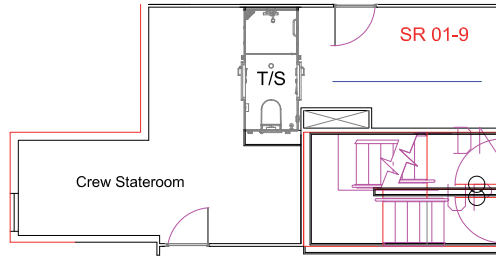

R/V NEIL ARMSTRONG SCIENCE BERTHING

(22 Berths)

FWD →

01 DECK

(1 Berth)

FOCSLE DECK

(19 Berths)

MAIN DECK

(2 Berths)