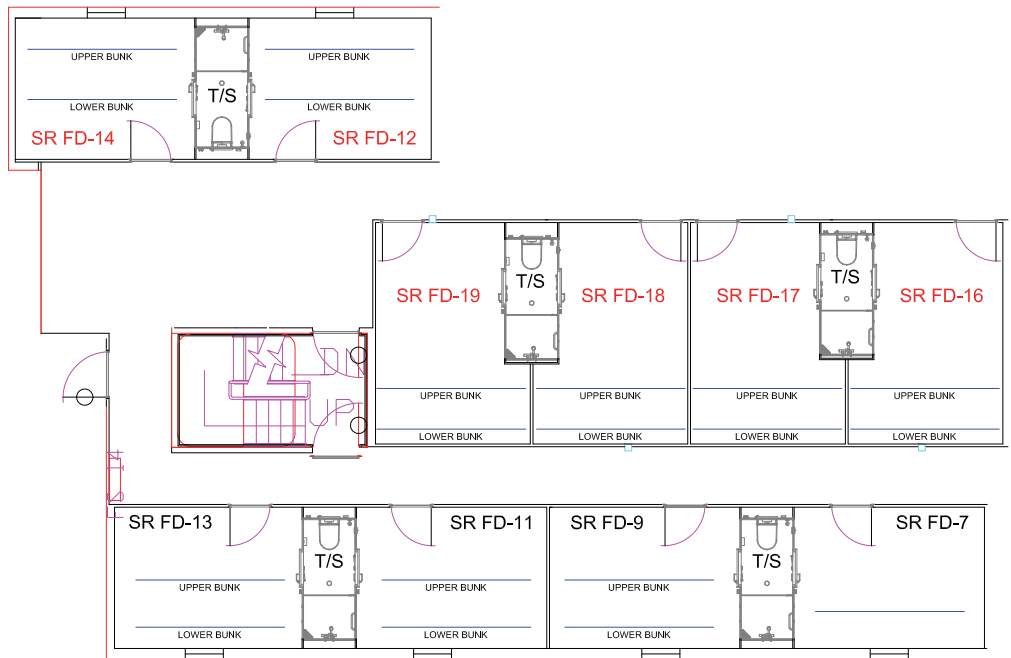

R/V NEIL ARMSTRONG SCIENCE BERTHING

(22 Berths)

FWD →

01 DECK

(1 Berth)

FOCSLE DECK

(19 Berths)

MAIN DECK

(2 Berths)