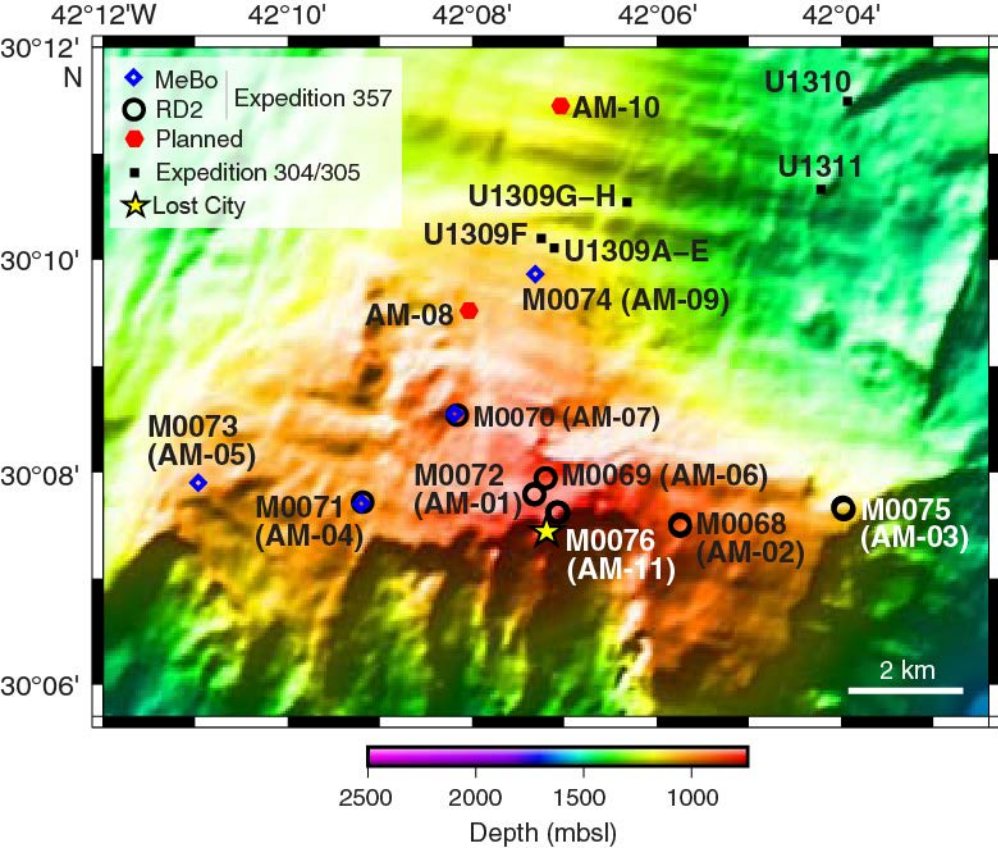

## Maps of Lost City Field

Figure 1.

# Maps of IODP Expedition 357 Borehole Locations

Maps of Expedition 357 Boreholes. Contour interval = 20 meters