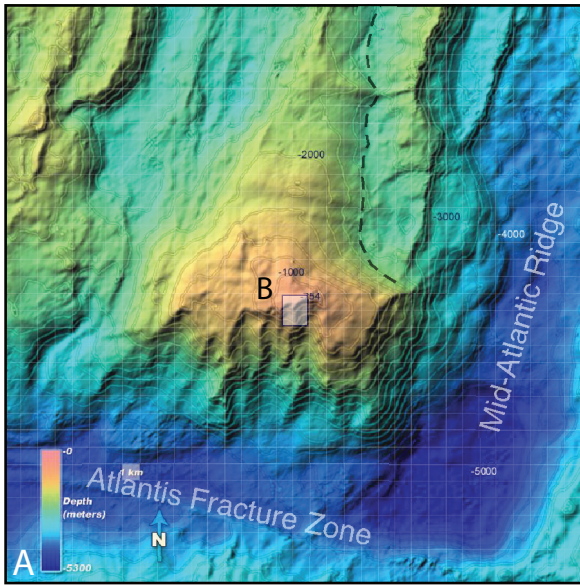

## Maps of Lost City Field

Figure 1.

# Maps of IODP Expedition 357 Borehole Locations

Maps of Expedition 357 Boreholes. Contour interval = 20 meters