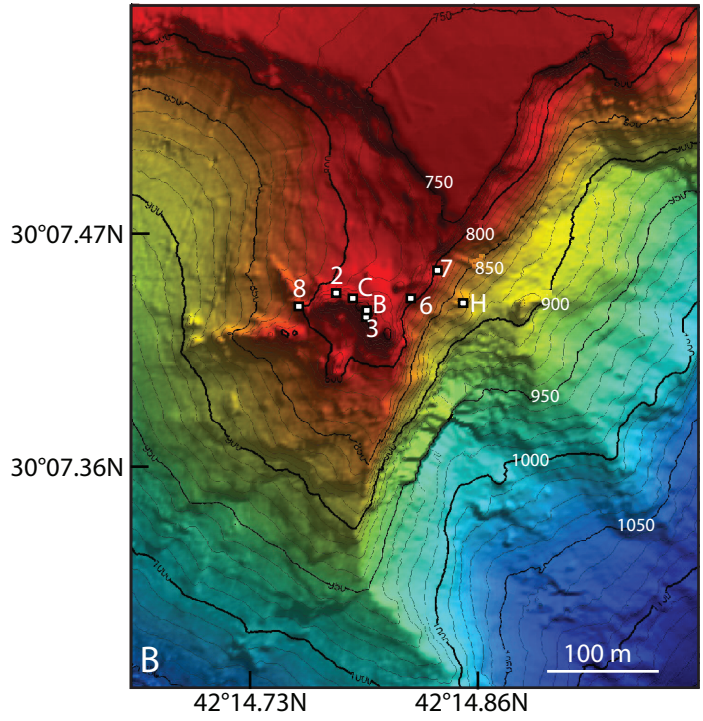

## Maps of Lost City Field

Figure 1.

# Maps of IODP Expedition 357 Borehole Locations

Maps of Expedition 357 Boreholes. Contour interval = 20 meters