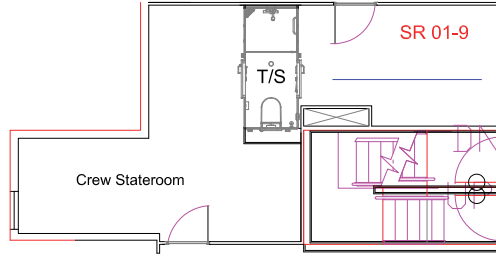

R/V NEIL ARMSTRONG SCIENCE BERTHING

(22 Berths)

FWD →

01 DECK

(1 Berth)

FOCSLE DECK

(19 Berths)

MAIN DECK

(2 Berths)