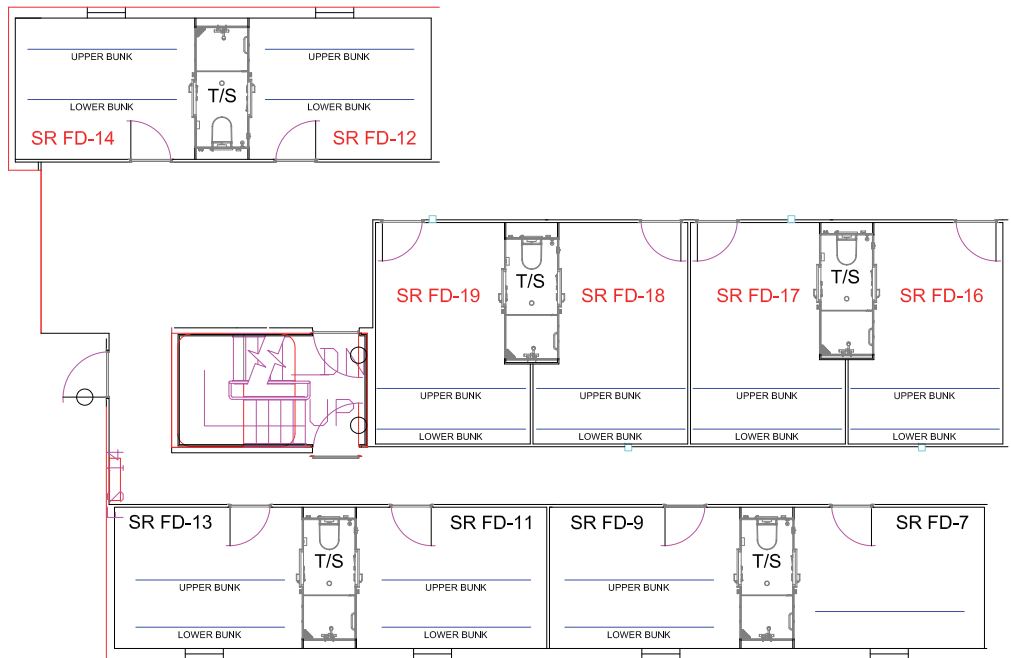

R/V NEIL ARMSTRONG SCIENCE BERTHING

(22 Berths)

FWD →

01 DECK

(1 Berth)

FOCSLE DECK

(19 Berths)

MAIN DECK

(2 Berths)