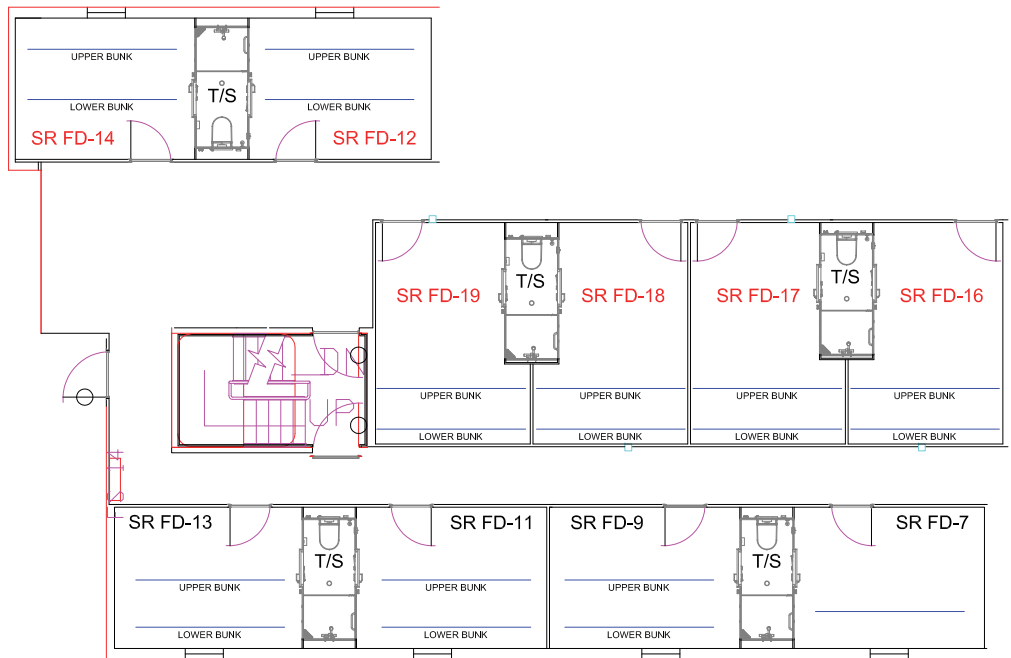

# R/V NEIL ARMSTRONG SCIENCE BERTHING

(22 Berths)

FWD →

## 01 DECK

(1 Berth)

## FOCSLE DECK

(19 Berths)

## MAIN DECK

(2 Berths)