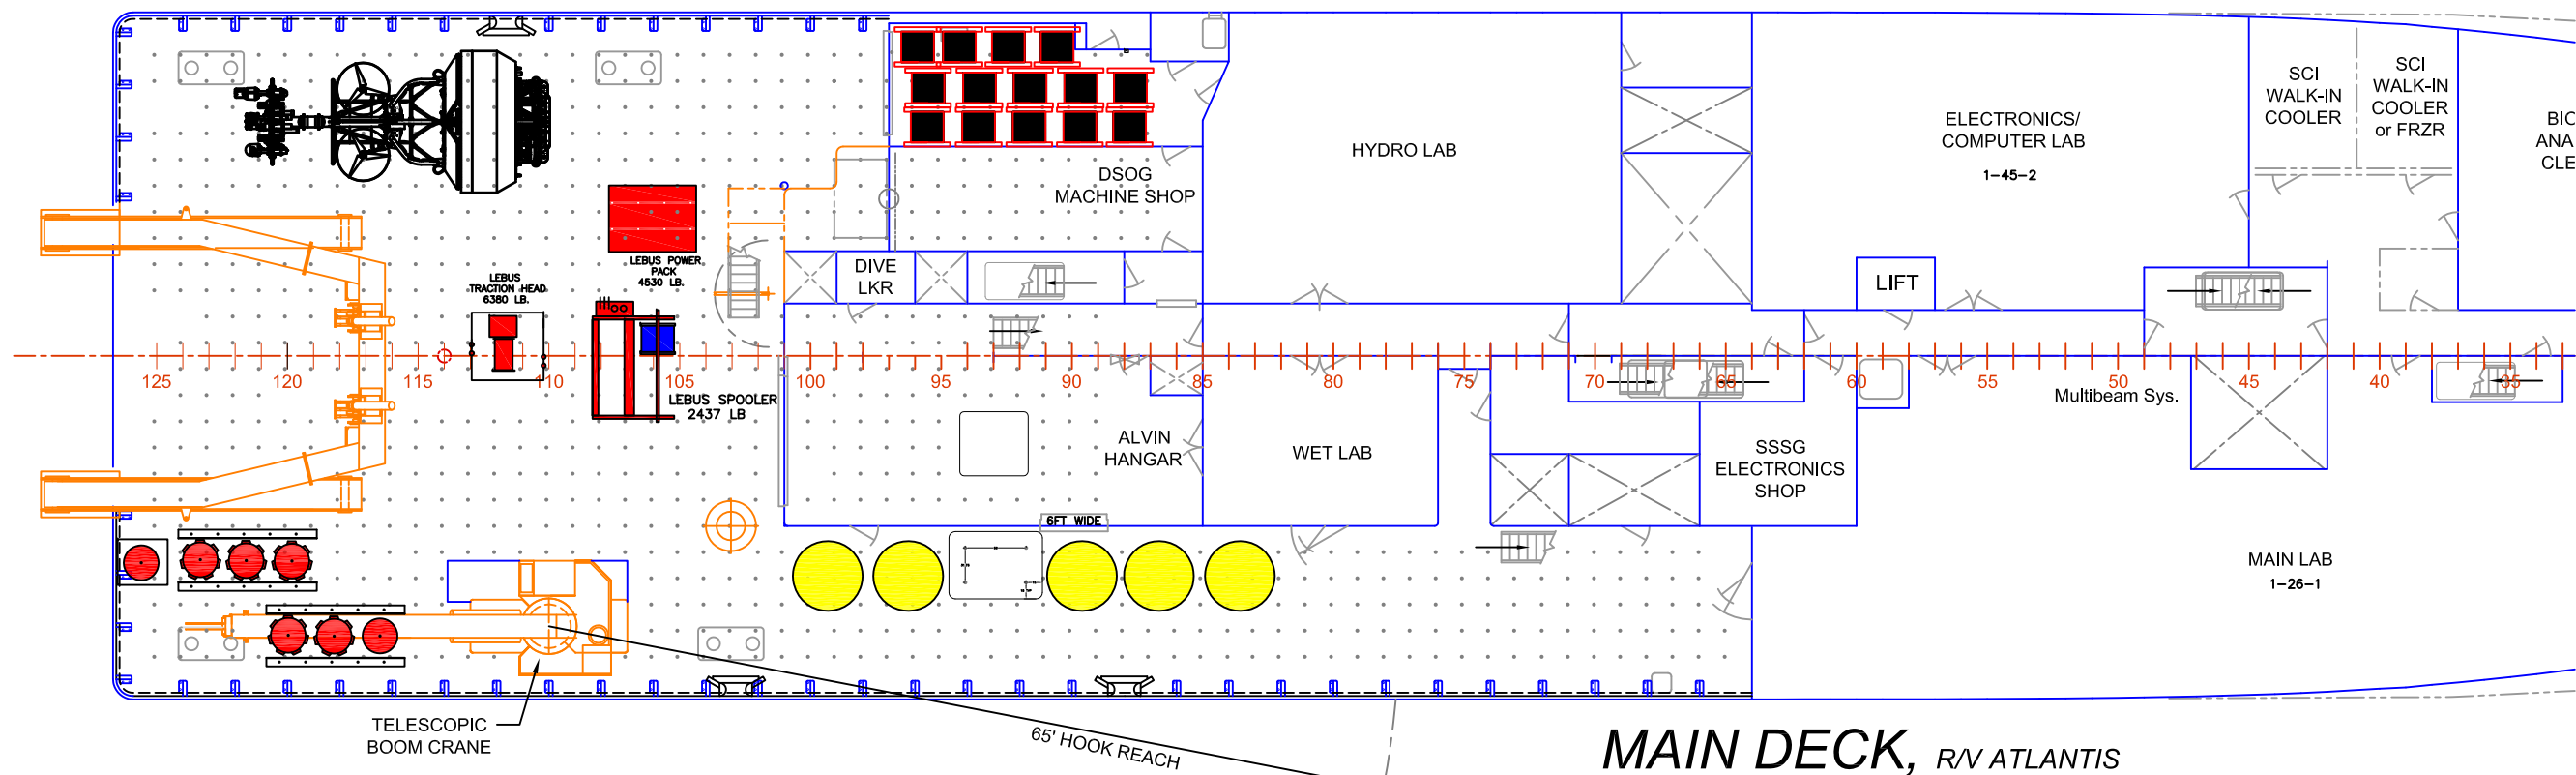

01 DECK, RV ATLANTIS

MAIN DECK, RV ATLANTIS

WEIGHTS:

- SURFACE BUOY: 8000 lbs
- SPHERES: (x 5 ea) @3200 lbs
- WHOI ANCHORS: (x 2 ea) @ 11000 lbs
- SIO ANCHORS: (x 5 ea) @ 7000 lbs
- LEBUS TRACTION HEADS: 6380 lbs
- LEBUS SPOOLER: 2440 lbs
- LEBUS POWER PACK: 4530 lbs
- RIGGING VAN: 16000 lbs
- BALL VAN: 21000 lbs