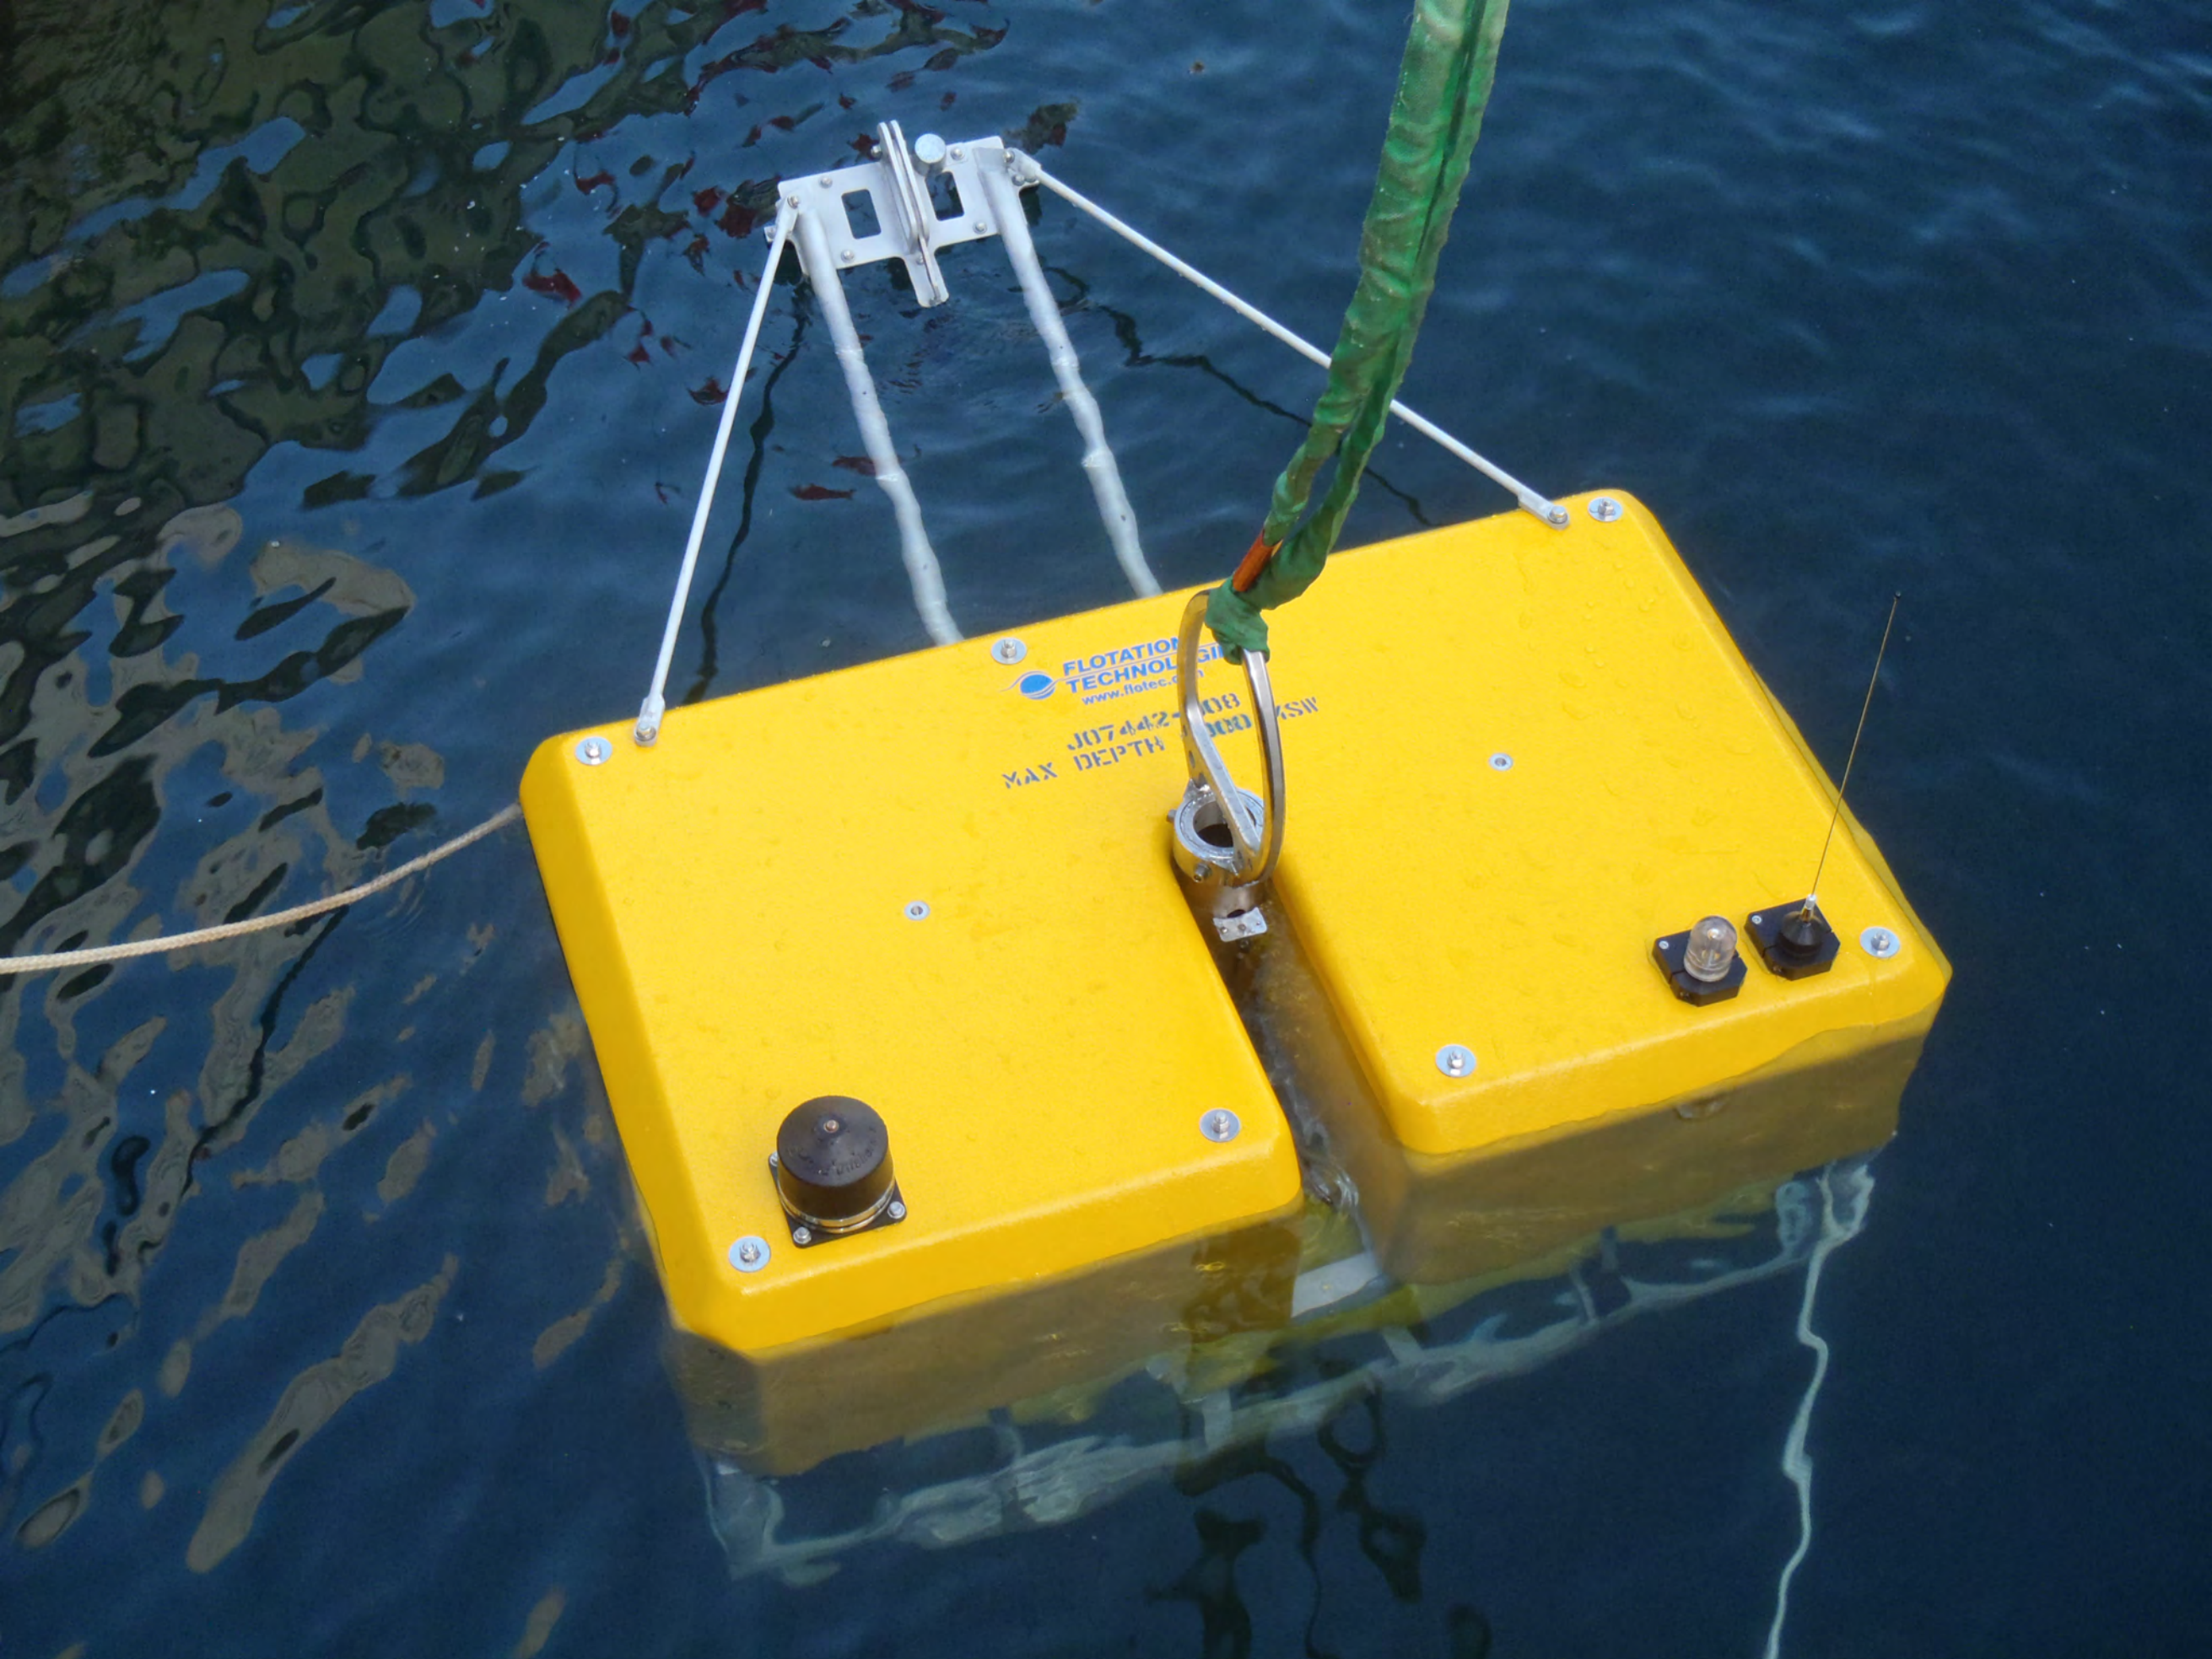

SSS.G.

Woods Hole
Oceanographic
Institution

PLEASE DO NOT
CLIMB ON THE RAILING
BEFORE CHECKING WITH
THE GUARDIAN

16
S40

FLOTATION TECHNOLOGY
www.flotec.com
J07442-100 KSW
MAX DEPTH 100

Woods Hole
Oceanographic
Institution