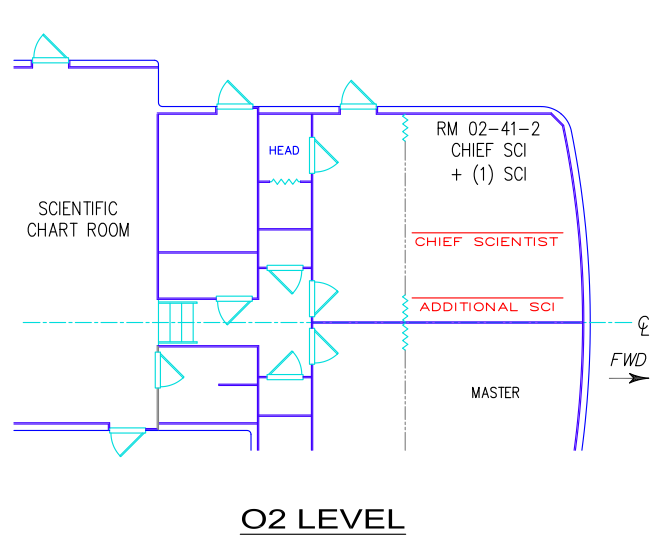

Note: Occupancy of staterooms shared with SSSG depends on gender of technician

MAIN DECK

O1 LEVEL

O2 LEVEL

1ST PLATFORM

SHIP CENTERLINE (C)

FWD →

**R/V KNORR
 SCIENCE BERTHING PLAN**

32 Berths Available