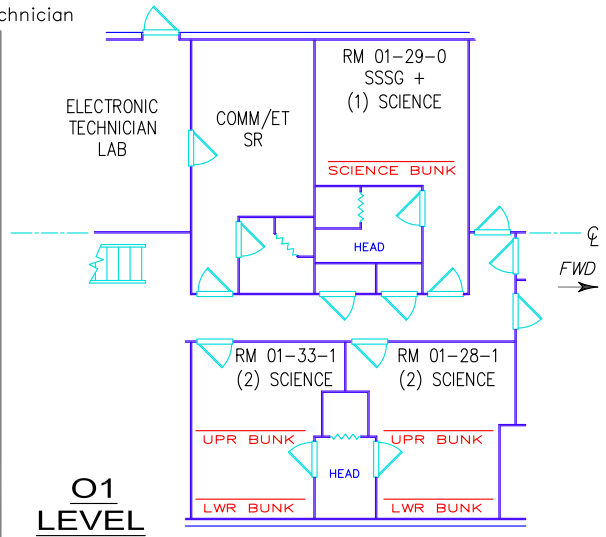

Note: Occupancy of staterooms shared with SSSG depends on gender of technician

MAIN DECK

O1 LEVEL

O2 LEVEL

1ST PLATFORM

SHIP CENTERLINE (C)

FWD →

**R/V KNORR
 SCIENCE BERTHING PLAN**

32 Berths Available