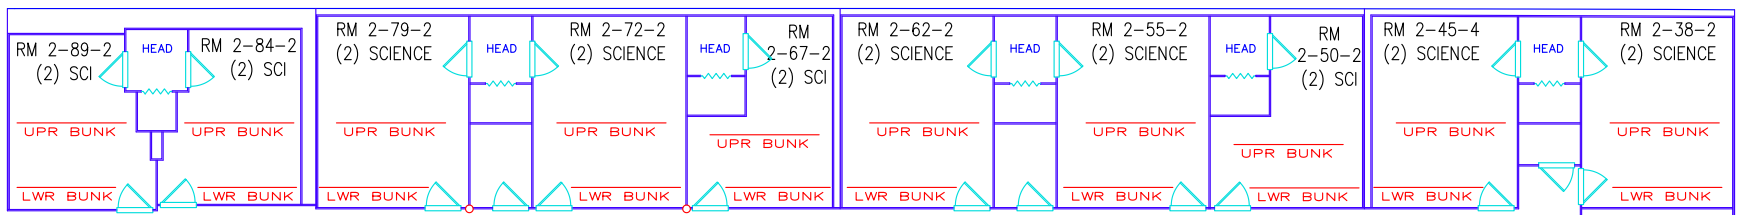

Note: Occupancy of staterooms shared with SSSG depends on gender of technician

MAIN DECK

O1 LEVEL

O2 LEVEL

1ST PLATFORM

SHIP CENTERLINE (C)

FWD →

**R/V KNORR
 SCIENCE BERTHING PLAN**

32 Berths Available