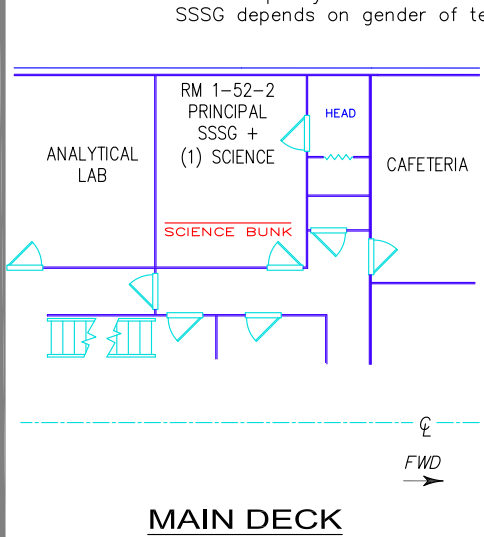

Note: Occupancy of staterooms shared with SSSG depends on gender of technician

MAIN DECK

O1 LEVEL

O2 LEVEL

1ST PLATFORM

SHIP CENTERLINE (C)

FWD →

**R/V KNORR
 SCIENCE BERTHING PLAN**