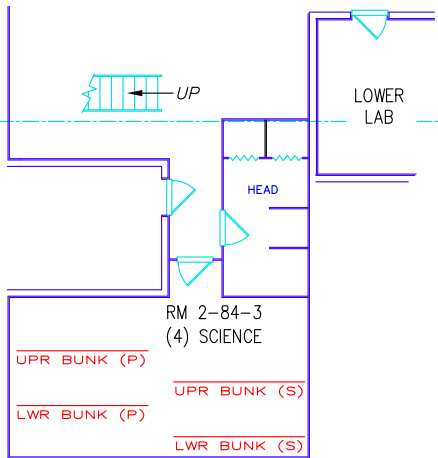

Note: Occupancy of staterooms shared with SSSG depends on gender of technician

MAIN DECK

O1 LEVEL

O2 LEVEL

1ST PLATFORM

SHIP CENTERLINE (C)

FWD →

**R/V KNORR
 SCIENCE BERTHING PLAN**

32 Berths Available