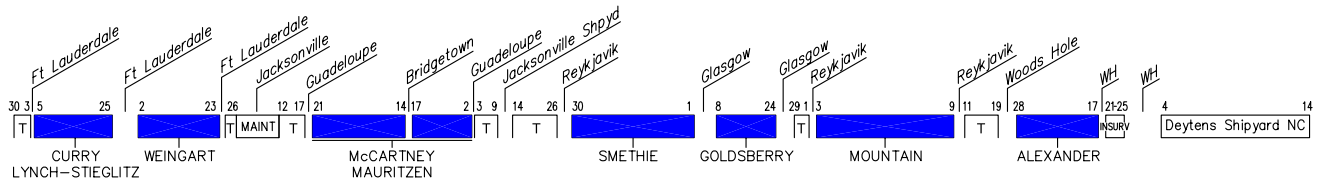

YEAR 2002 SHIP SCHEDULE - WOODS HOLE OCEANOGRAPHIC INSTITUTION

JAN FEB MAR APR MAY JUNE JULY AUG SEP OCT NOV DEC

OCEANUS

JAN FEB MAR APR MAY JUNE JULY AUG SEP OCT NOV DEC

KNORR

JAN FEB MAR APR MAY JUNE JULY AUG SEP OCT NOV DEC

ATLANTIS

JAN FEB MAR APR MAY JUNE JULY AUG SEP OCT NOV DEC

ROV

Charge Days	NAVY	NOAA	NSF	Other	Total
OCEANUS	41	10	148	4	203
KNORR	81	-	175	-	256
ATLANTIS	1	61	236	-	298
ROV	1	1	93	-	95

[T] = TRANSIT

by direction of: Jonathan C. Alberts, Marine Operations Coordinator
Richard F. Pittenger, Vice President for Marine Operations