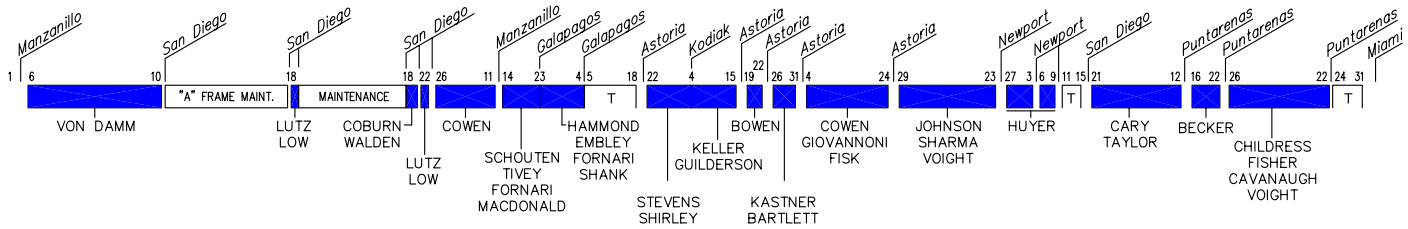

YEAR 2002 SHIP SCHEDULE - WOODS HOLE OCEANOGRAPHIC INSTITUTION

JAN FEB MAR APR MAY JUNE JULY AUG SEP OCT NOV DEC

OCEANUS

JAN FEB MAR APR MAY JUNE JULY AUG SEP OCT NOV DEC

KNORR

JAN FEB MAR APR MAY JUNE JULY AUG SEP OCT NOV DEC

ATLANTIS

JAN FEB MAR APR MAY JUNE JULY AUG SEP OCT NOV DEC

ROV

Charge Days	NAVY	NOAA	NSF	Other	Total
OCEANUS	41	10	148	4	203
KNORR	81	-	175	-	256
ATLANTIS	1	61	236	-	298
ROV	1	1	93	-	95

[T] = TRANSIT

by direction of: Jonathan C. Alberts, Marine Operations Coordinator
Richard F. Pittenger, Vice President for Marine Operations