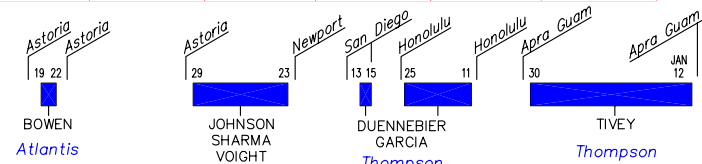

YEAR 2002 SHIP SCHEDULE - WOODS HOLE OCEANOGRAPHIC INSTITUTION

JAN FEB MAR APR MAY JUNE JULY AUG SEP OCT NOV DEC

OCEANUS

JAN FEB MAR APR MAY JUNE JULY AUG SEP OCT NOV DEC

KNORR

JAN FEB MAR APR MAY JUNE JULY AUG SEP OCT NOV DEC

ATLANTIS

JAN FEB MAR APR MAY JUNE JULY AUG SEP OCT NOV DEC

ROV

Charge Days	NAVY	NOAA	NSF	Other	Total
OCEANUS	41	10	148	4	203
KNORR	81	-	175	-	256
ATLANTIS	1	61	236	-	298
ROV	1	1	93	-	95

[T] = TRANSIT

by direction of: Jonathan C. Alberts, Marine Operations Coordinator
Richard F. Pittenger, Vice President for Marine Operations