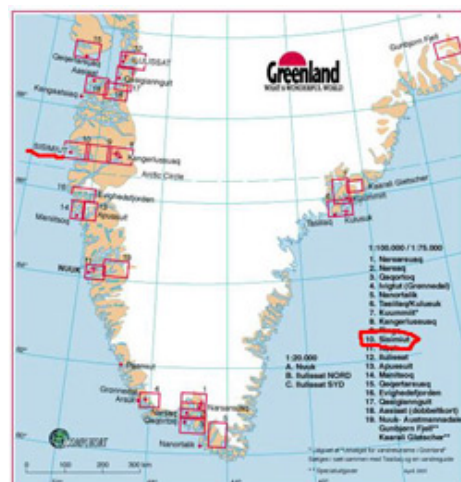

## Irminger Sea: Nalunnguarfiup Atuarfia, Greenland

Information about the school coming soon!

*Last updated: December 8, 2008*

[Enlarge Image](#)

Students at the Nalunnguarfiup Atuarfia school, Sisimiut, Greenland. (Photo courtesy Nalunnguarfiup Atuarfia school)

[Enlarge Image](#)

Nalunnguarfiup Atuarfia school, Sisimiut, Greenland (Photo courtesy Nalunnguarfiup Atuarfia school)

[Enlarge Image](#)

(Photo courtesy Nalunnguarfiup Atuarfia school)

[Enlarge Image](#)

Map of southern Greenland--Sisimiut is located  
on the western coast.

Copyright ©2007 Woods Hole Oceanographic Institution, All Rights Reserved.

Mail: Woods Hole Oceanographic Institution, 266 Woods Hole Road, Woods Hole, MA 02543, USA.