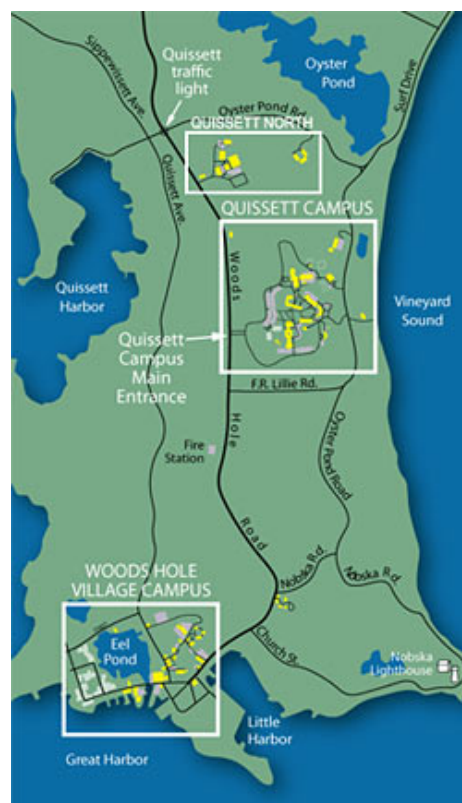

Take a virtual tour of WHOI's [Woods Hole village campus](#), [Quissett Campus](#), or [Quissett North](#).

(Woods Hole Oceanographic Institution)

Related Links

» [Woods Hole - MapQuest](#)

» [Woods Hole - Yahoo Maps](#)

» [Cape Cod Regional Transit Authority](#)

Copyright ©2007 Woods Hole Oceanographic Institution, All Rights Reserved.

Mail: Woods Hole Oceanographic Institution, 266 Woods Hole Road, Woods Hole, MA 02543, USA.

E-Contact: info@whoi.edu; press relations: media@whoi.edu, tel. (508) 457-2000

Problems or questions about the site, please contact webdev@whoi.edu