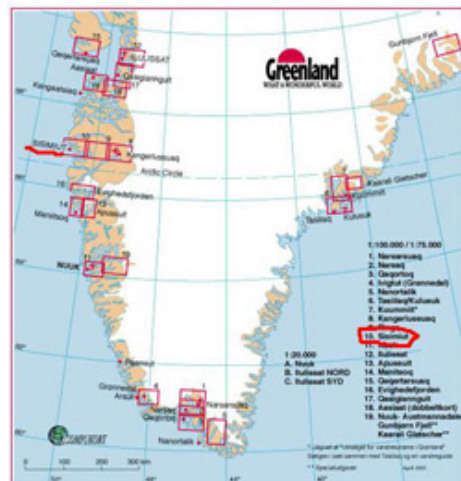

Irminger Sea: Nalunnguarfiup Atuarfia, Greenland

Information about the school coming soon!

Last updated: December 8, 2008

[Enlarge Image](#)

Students at the Nalunnguarfiup Atuarfia school, Sisimiut, Greenland. (Photo courtesy Nalunnguarfiup Atuarfia school)

[Enlarge Image](#)

Nalunnguarfiup Atuarfia school, Sisimiut, Greenland (Photo courtesy Nalunnguarfiup Atuarfia school)

[Enlarge Image](#)

(Photo courtesy Nalunnguarfiup Atuarfia school)

[Enlarge Image](#)

Map of southern Greenland--Sisimiut is located
on the western coast.

Copyright ©2007 Woods Hole Oceanographic Institution, All Rights Reserved.

Mail: Woods Hole Oceanographic Institution, 266 Woods Hole Road, Woods Hole, MA 02543, USA.