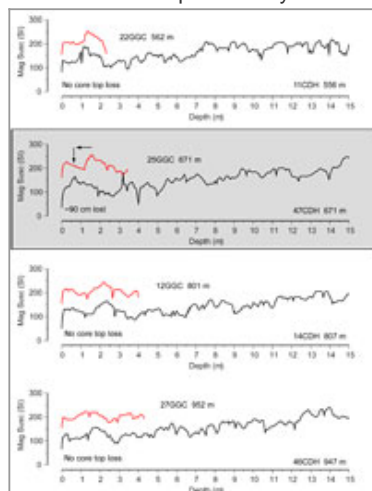

Long Core: Core Recovery/Quality

[Click each image to enlarge](#)

Piston Core Recovery

Core Top Recovery

Core Stretching/Compression

Last updated: December 19, 2012

Copyright ©2007 Woods Hole Oceanographic Institution, All Rights Reserved.