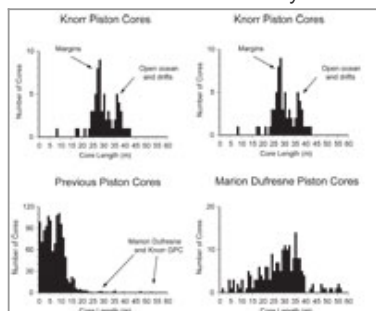

Long Core: Core Recovery/Quality

[Click each image to enlarge](#)

Piston Core Recovery

Core Top Recovery

Core Stretching/Compression

Last updated: December 19, 2012

Copyright ©2007 Woods Hole Oceanographic Institution, All Rights Reserved.