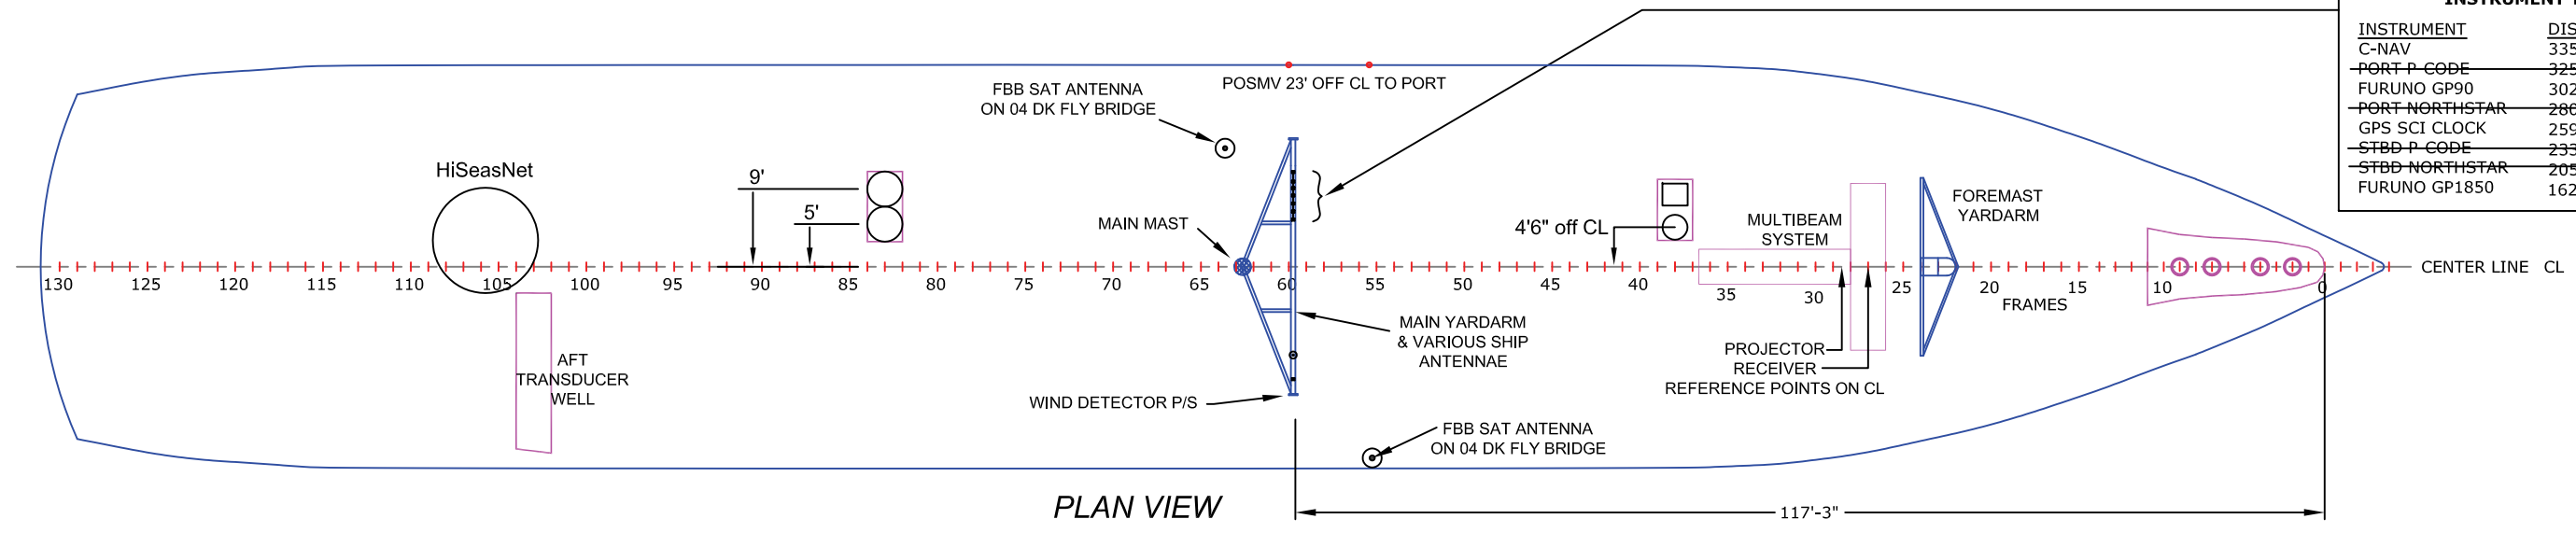

KNORR PROFILE VIEW

INSTRUMENT TABLE	
INSTRUMENT	DISTANCE FROM CL
C-NAV	335 cm, 11ft
PORT P CODE	325 cm, 10.7ft
FURUNO GP90	302 cm, 9.9ft
PORT NORTHSTAR	280 cm, 9.2ft
GPS SCI CLOCK	259 cm, 8.5ft
STBD P CODE	233 cm, 7.6ft
STBD NORTHSTAR	205 cm, 6.7ft
FURUNO GP1850	162 cm, 5.3ft

PLAN VIEW

RELATIVE LOCATIONS OF KNORR SENSORS