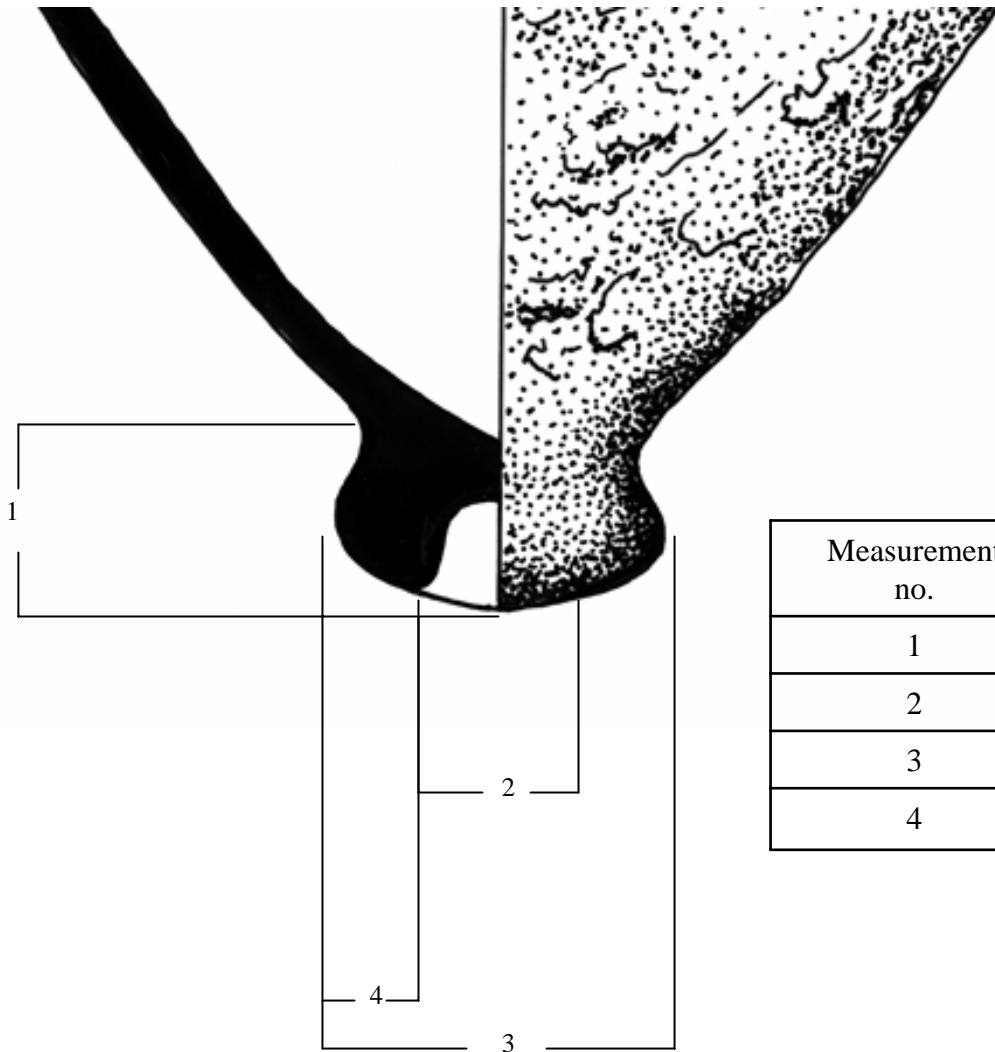

Measurement no.	cm
1	10.0
2	9.2
3	34.2
4	31.3
5	33.5
6	7.0
7	1.1
8	91.5
9	3.9
10	3.7

Dimensions - Chian amphora

Measurement no.	cm
1	7.0
2	2.1
3	6.3
4	3.4
5	1.3
6	3.8

Toe dimensions – Chian amphora

Measurement no.	cm
1	11.2
2	8.7
3	5.3
4	14.1
5	40.0
6	3.3
7	1.2
8	67.3

Dimensions – unattributed amphora

Toe dimensions – unattributed amphora