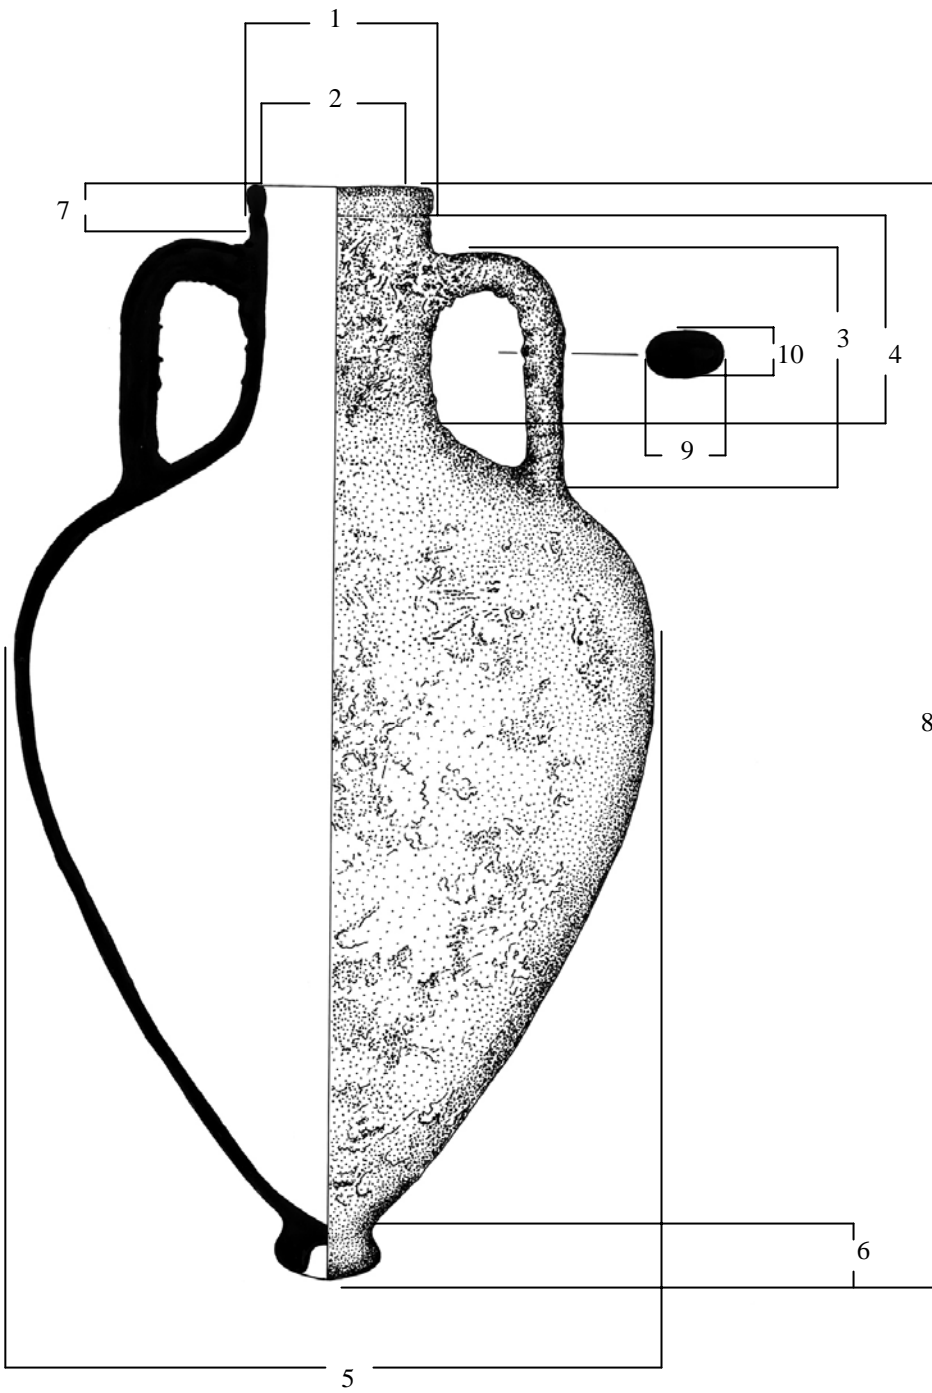

Measurement no.	cm
1	10.0
2	9.2
3	34.2
4	31.3
5	33.5
6	7.0
7	1.1
8	91.5
9	3.9
10	3.7

Dimensions - Chian amphora

Measurement no.	cm
1	7.0
2	2.1
3	6.3
4	3.4
5	1.3
6	3.8

Toe dimensions – Chian amphora

Measurement no.	cm
1	11.2
2	8.7
3	5.3
4	14.1
5	40.0
6	3.3
7	1.2
8	67.3

Dimensions – unattributed amphora

Toe dimensions – unattributed amphora