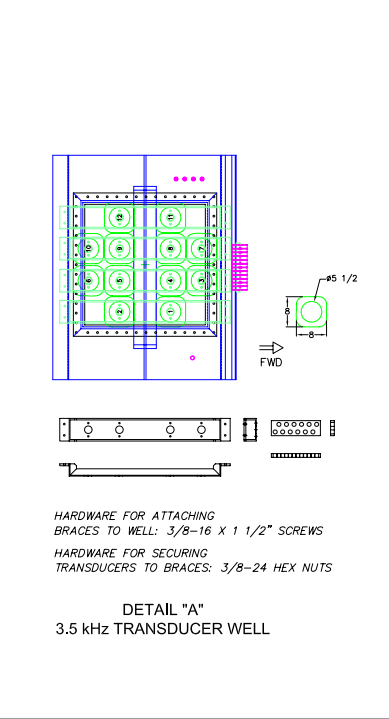

INFORMATION NEEDED IN RED

Woods Hole Oceanographic Institution Shipboard & Scientific Services Group			
TRANSDUCERS ARRANGEMENT R/V OCEANUS			
Orig. Date: 05/21/97	By: Betsey Doherty	Scale: NA	
Rev: F	Dwg # SOC0100	Sheet 1 of 1	