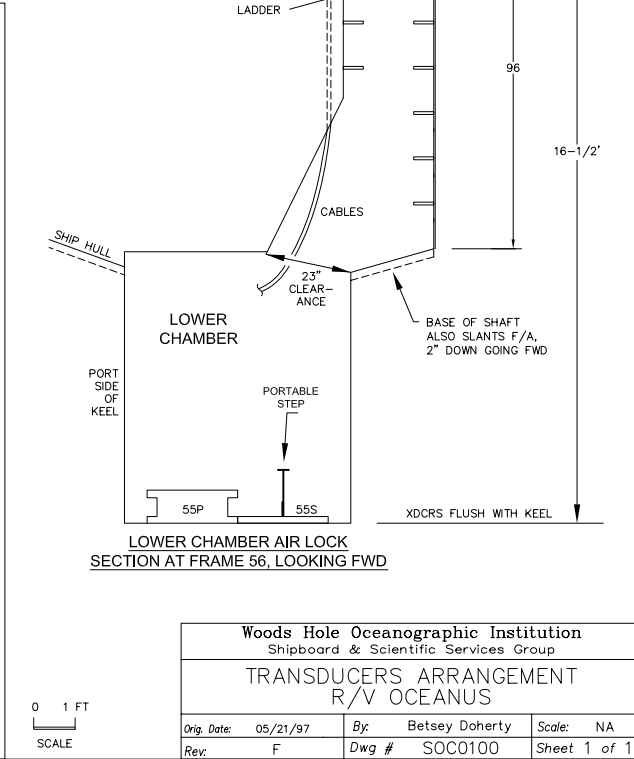

INFORMATION NEEDED IN RED

Woods Hole Oceanographic Institution Shipboard & Scientific Services Group			
TRANSDUCERS ARRANGEMENT R/V OCEANUS			
Orig. Date: 05/21/97	By: Betsey Doherty	Scale: NA	
Rev: F	Dwg # SOC0100	Sheet 1 of 1	