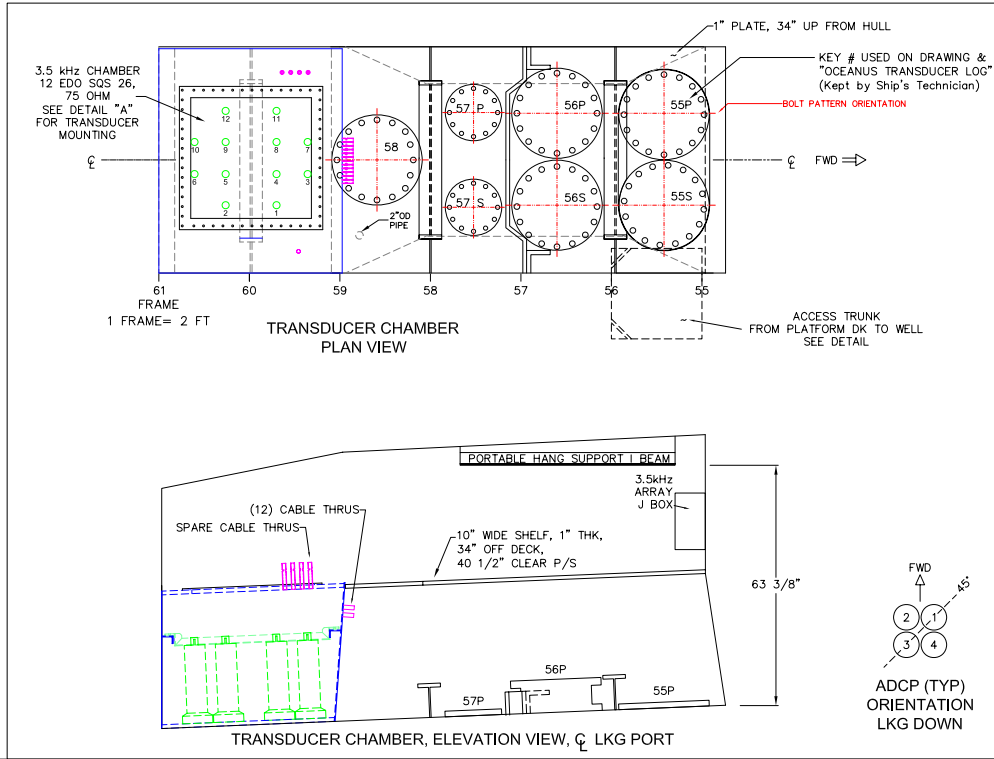

INFORMATION NEEDED IN RED

Woods Hole Oceanographic Institution Shipboard & Scientific Services Group			
TRANSDUCERS ARRANGEMENT R/V OCEANUS			
Orig. Date: 05/21/97	By: Betsey Doherty	Scale: NA	
Rev: F	Dwg # SOC0100	Sheet 1 of 1	