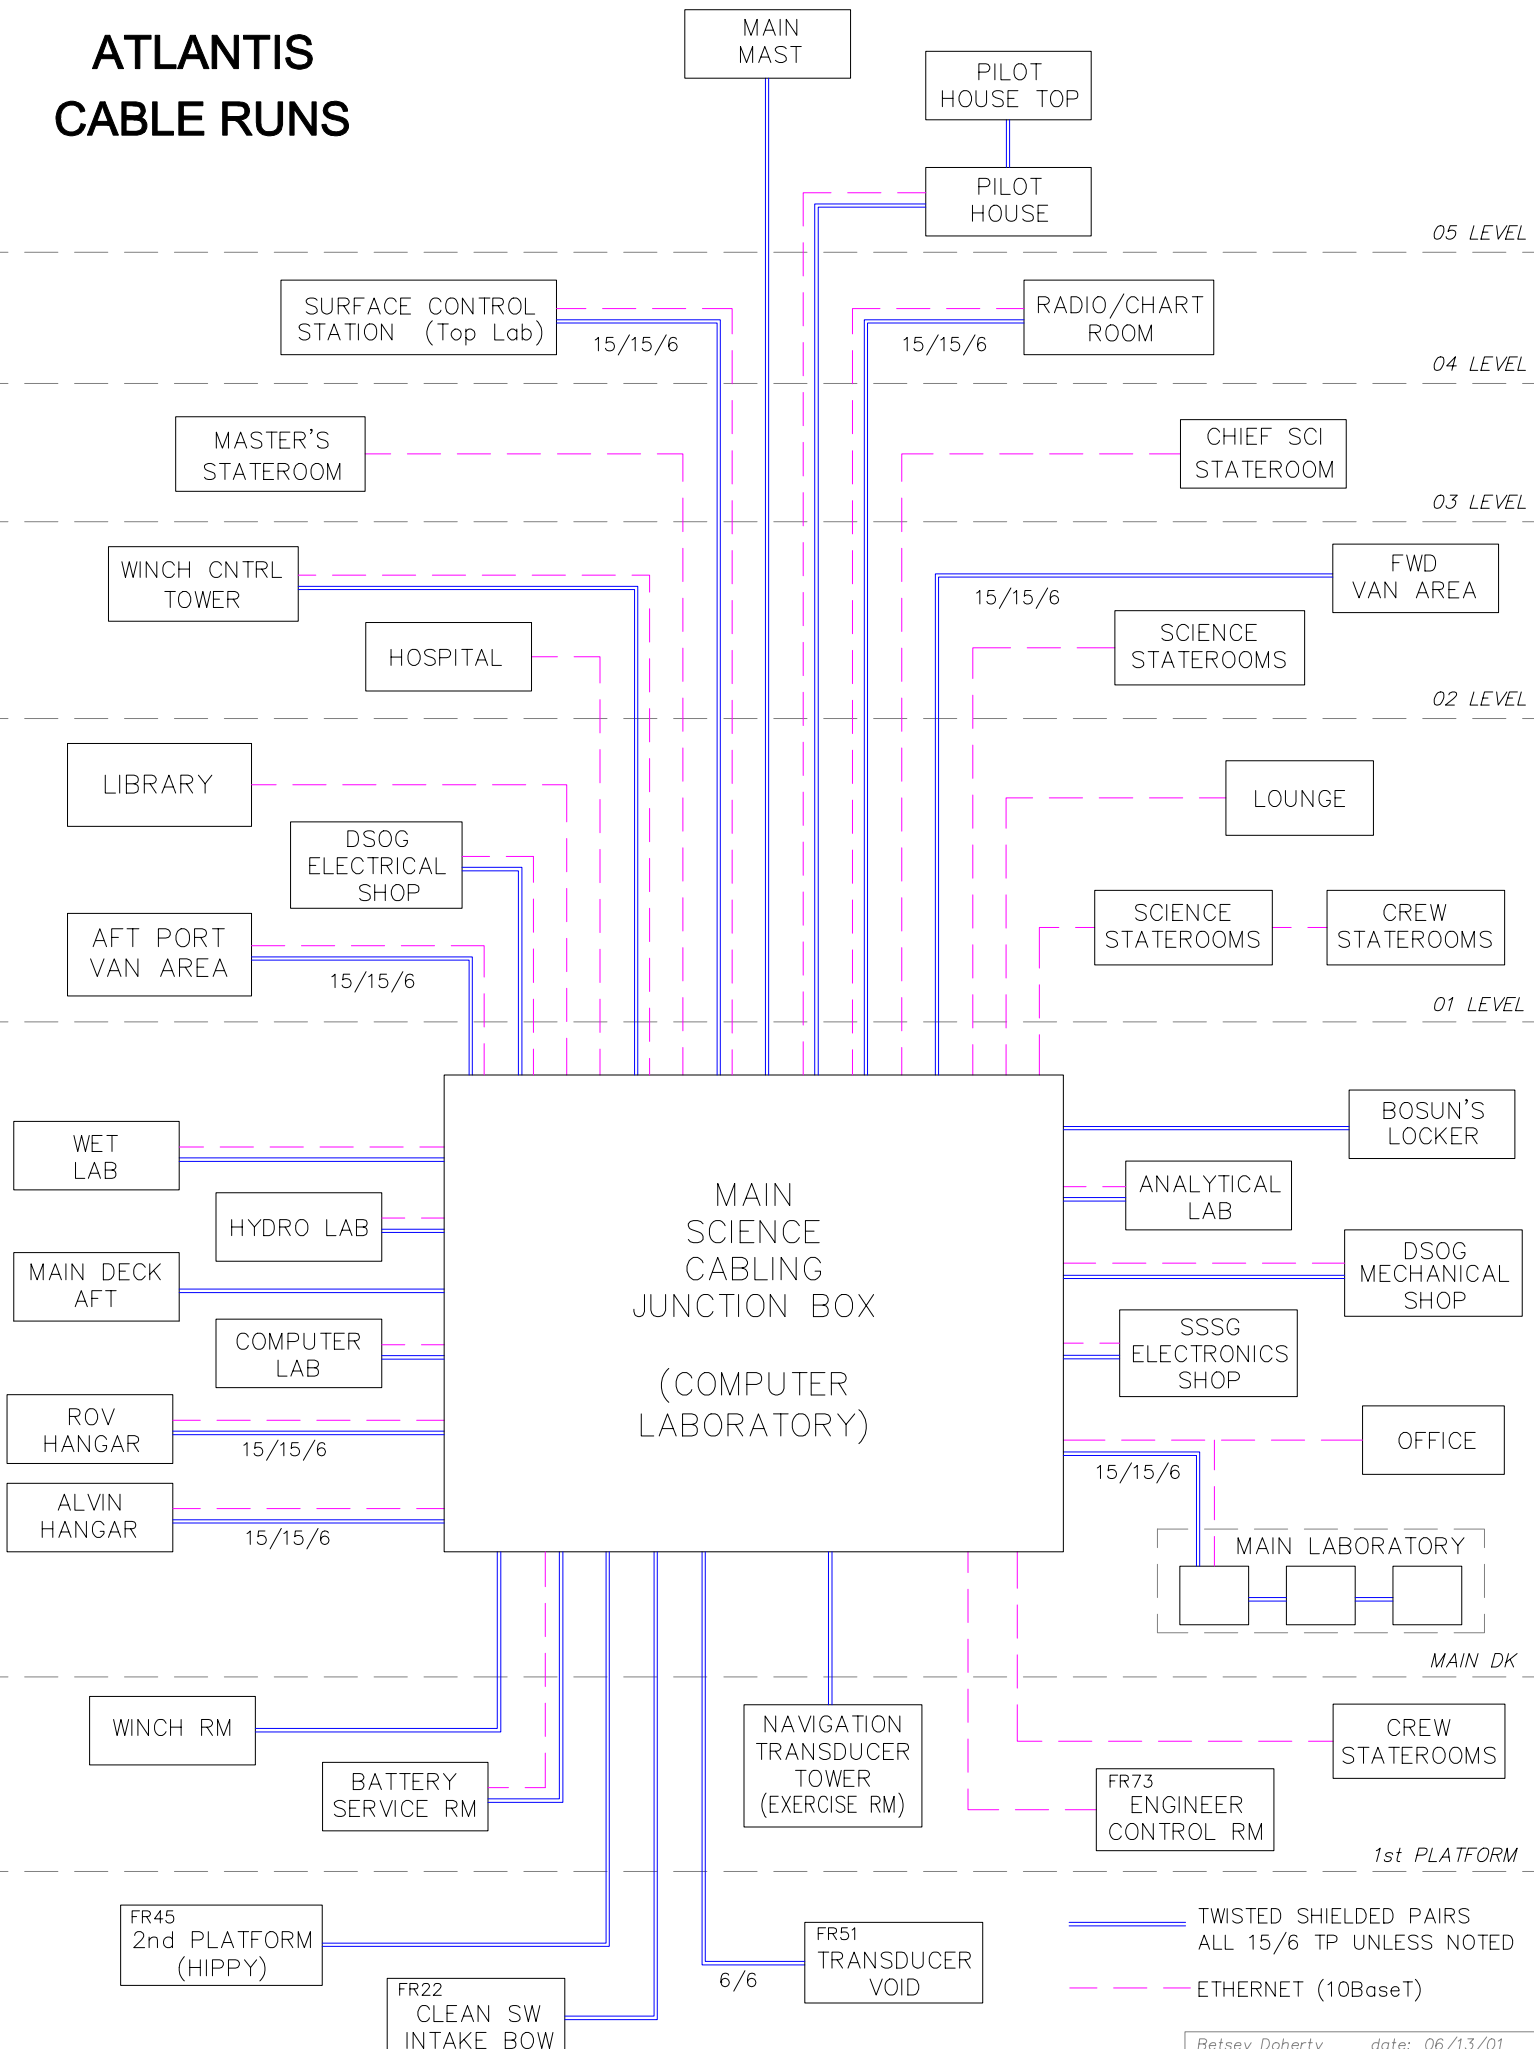

# ATLANTIS CABLE RUNS

——— TWISTED SHIELDED PAIRS  
 ALL 15/6 TP UNLESS NOTED  
- - - ETHERNET (10BaseT)