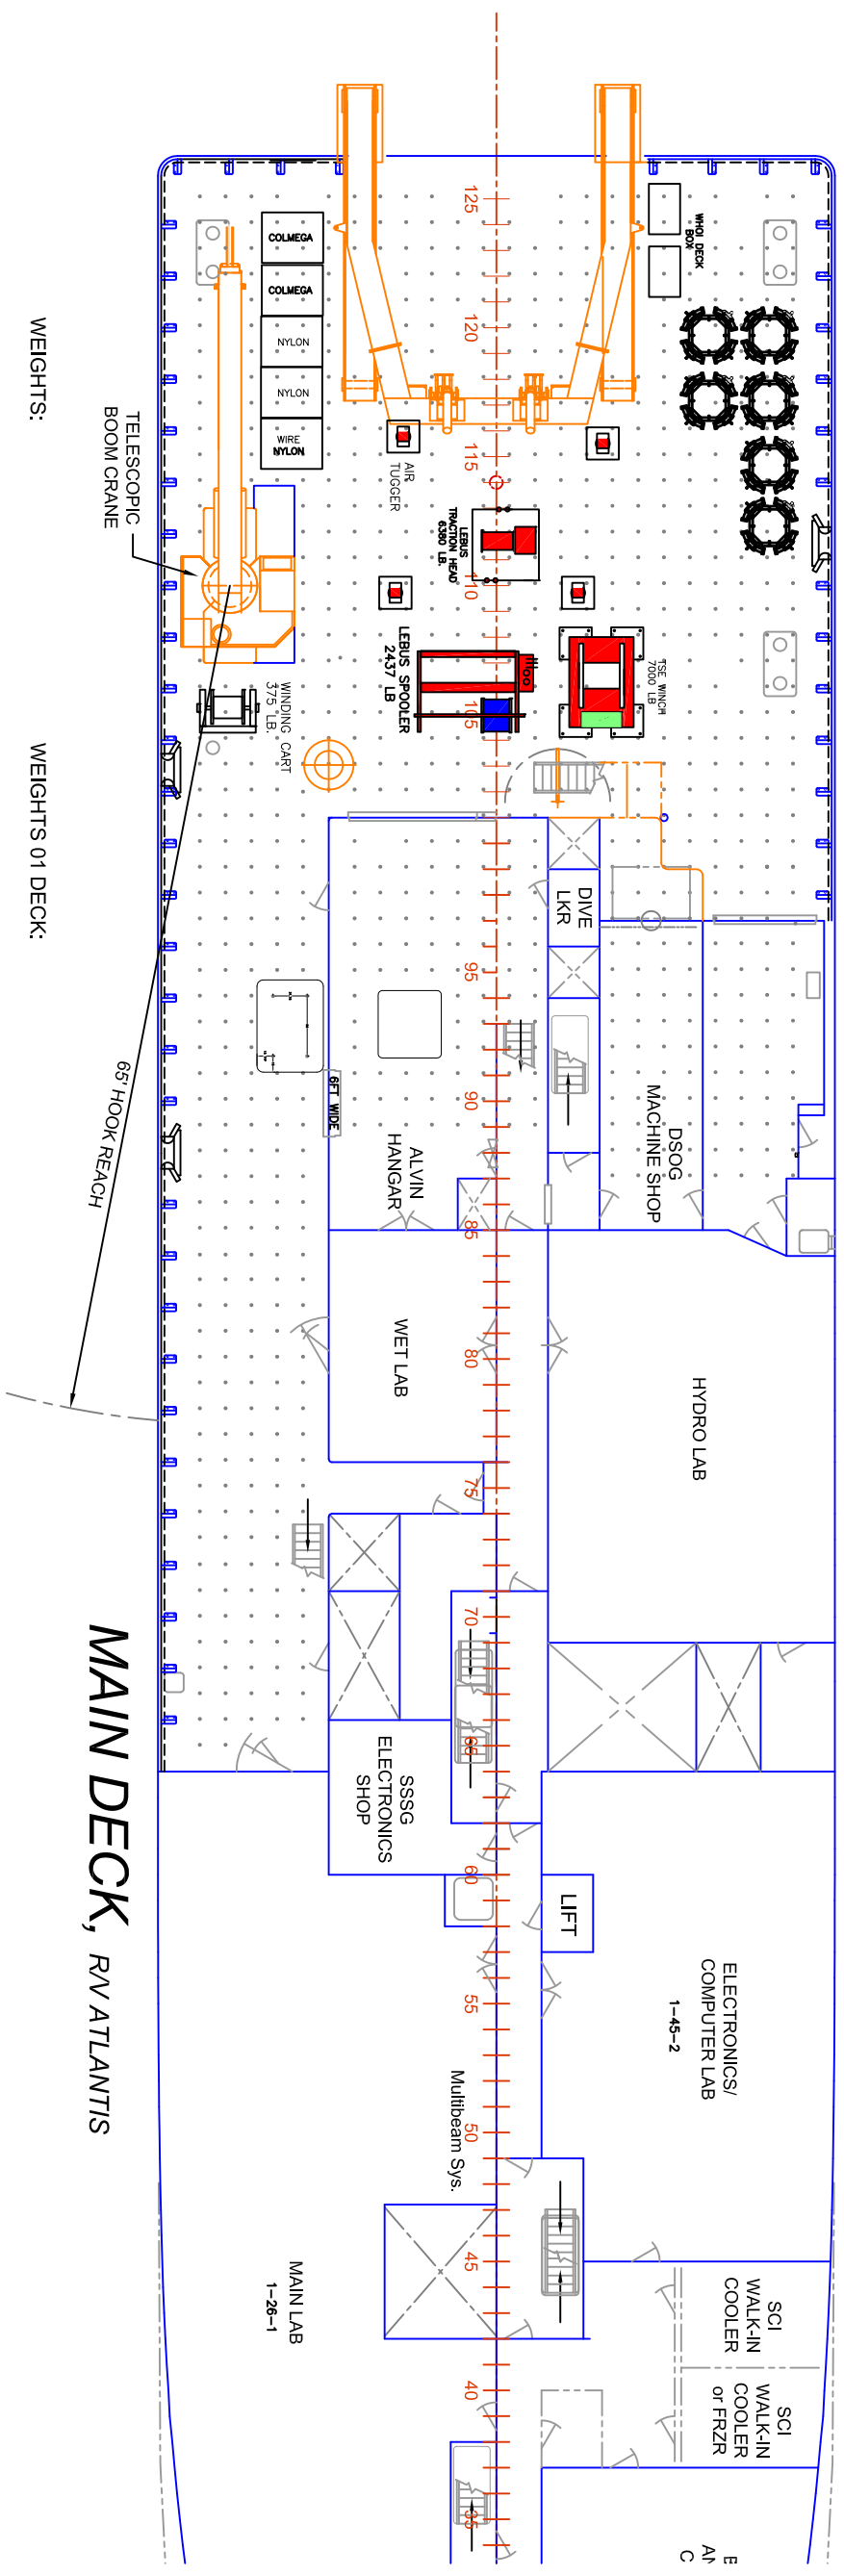

01 DECK, RV ATLANTIS

MAIN DECK, RV ATLANTIS

- WEIGHTS:**
- EMPTY ROPE PACK BOXS: 425 lbs
 - AIR TUGGERS: 4 ea @ 700 lbs
 - EMPTY WOOD REELS: 20 ea @ 50 lbs
 - SPHERE STANDS: 6 ea @ 75 lbs
 - LEBUS TRACTION HEADS: 6380 lbs
 - LEBUS SPOOLER: 2440 lbs
 - TSE WINCH: 7000 lbs
- WEIGHTS 01 DECK:**
- BALL VAN: 16500 lbs
 - LEBUS VAN: 4650 lbs
 - LEBUS POWER PACK: 4530 lbs
- Drawn By: J. Ryder 8 Aug 17