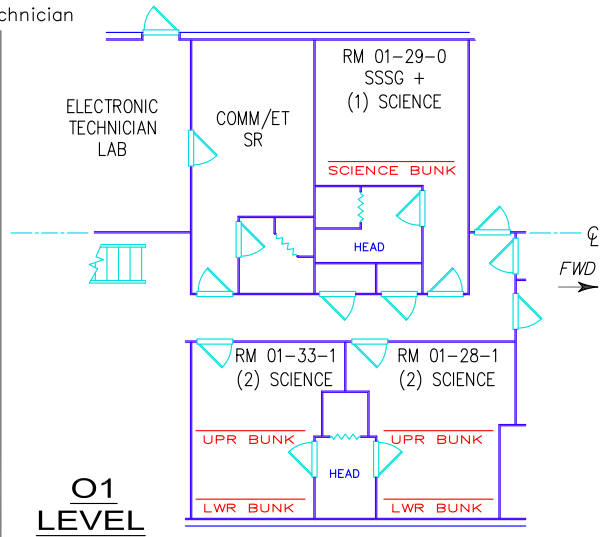

Note: Occupancy of staterooms shared with SSSG depends on gender of technician

MAIN DECK

O1 LEVEL

O2 LEVEL

1ST PLATFORM

SHIP CENTERLINE (CL)

FWD

**R/V KNORR
SCIENCE BERTHING PLAN**

32 Berths Available