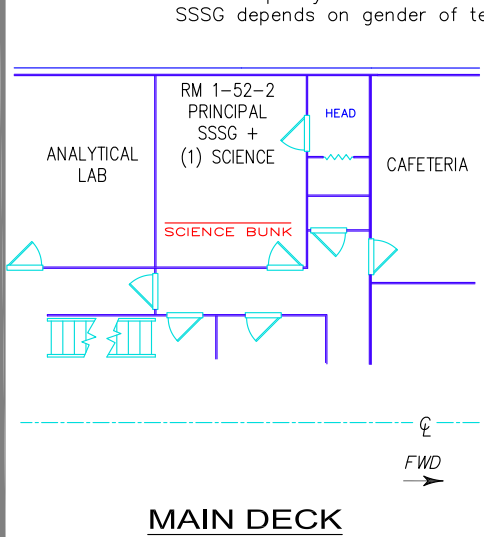

Note: Occupancy of staterooms shared with SSSG depends on gender of technician

MAIN DECK

O1 LEVEL

O2 LEVEL

1ST PLATFORM

SHIP CENTERLINE (CL)

FWD

**R/V KNORR
SCIENCE BERTHING PLAN**