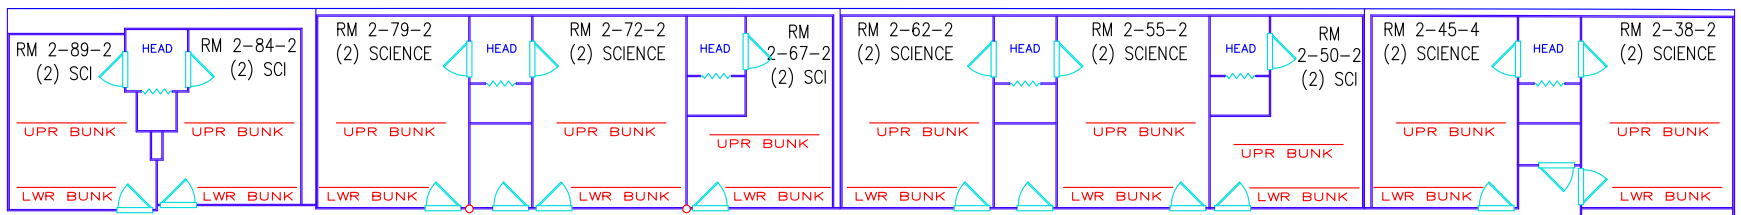

Note: Occupancy of staterooms shared with SSSG depends on gender of technician

MAIN DECK

O1 LEVEL

O2 LEVEL

1ST PLATFORM

SHIP CENTERLINE (CL)

FWD

**R/V KNORR
SCIENCE BERTHING PLAN**

32 Berths Available