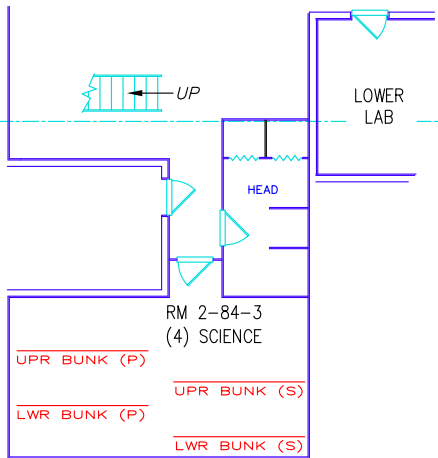

Note: Occupancy of staterooms shared with SSSG depends on gender of technician

MAIN DECK

O1 LEVEL

O2 LEVEL

1ST PLATFORM

SHIP CENTERLINE (CL)

FWD

**R/V KNORR
SCIENCE BERTHING PLAN**

32 Berths Available