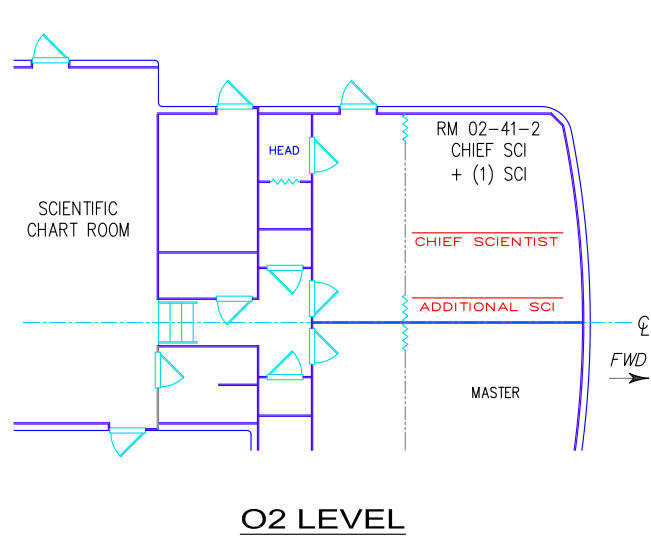

Note: Occupancy of staterooms shared with SSSG depends on gender of technician

MAIN DECK

O1 LEVEL

O2 LEVEL

1ST PLATFORM

SHIP CENTERLINE (CL)

FWD

**R/V KNORR
SCIENCE BERTHING PLAN**

32 Berths Available