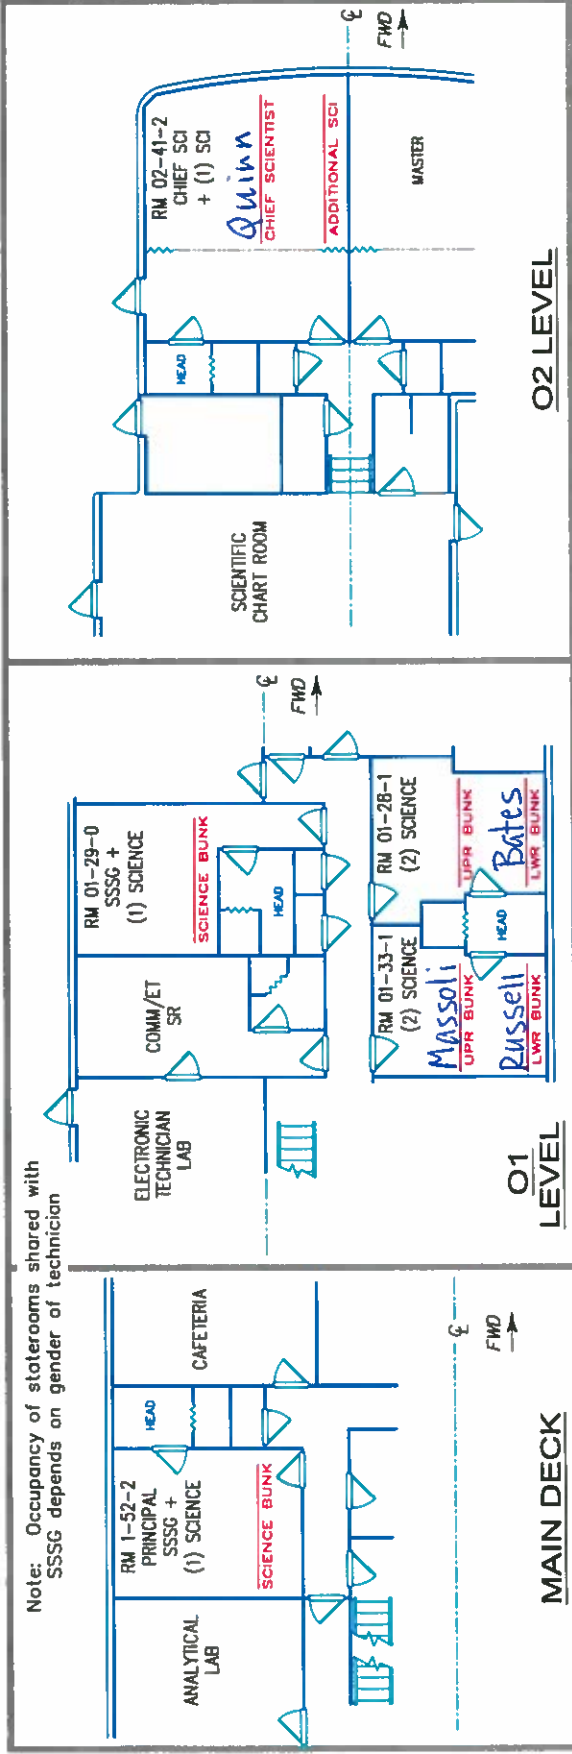

Note: Occupancy of staterooms shared with SSSG depends on gender of technician

**RV KNORR  
SCIENCE BERTHING PLAN  
32 Berths Available**