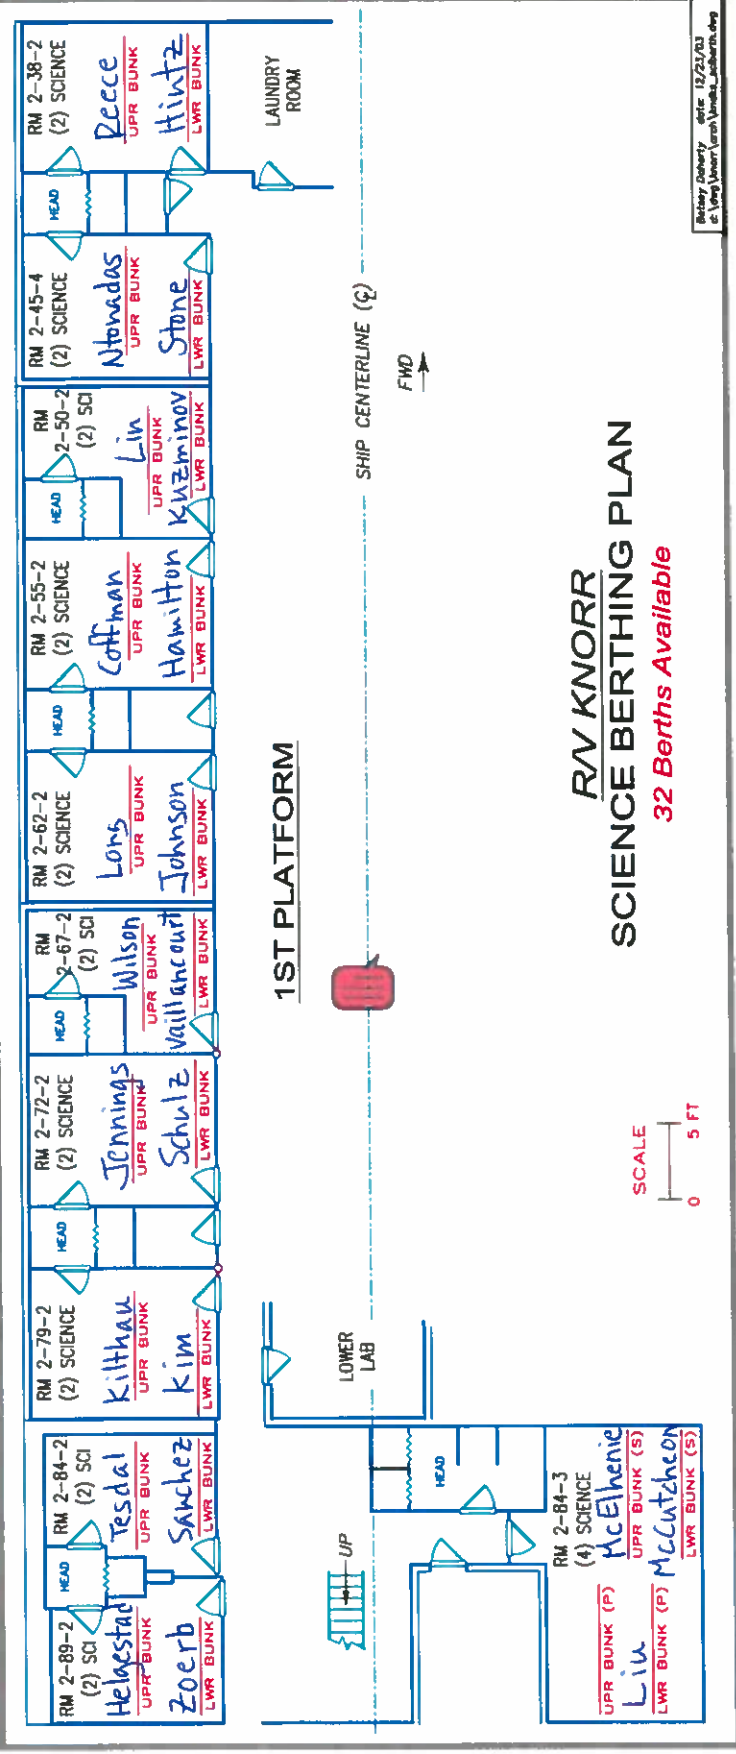

Note: Occupancy of staterooms shared with SSSG depends on gender of technician

**RV KNORR  
SCIENCE BERTHING PLAN  
32 Berths Available**