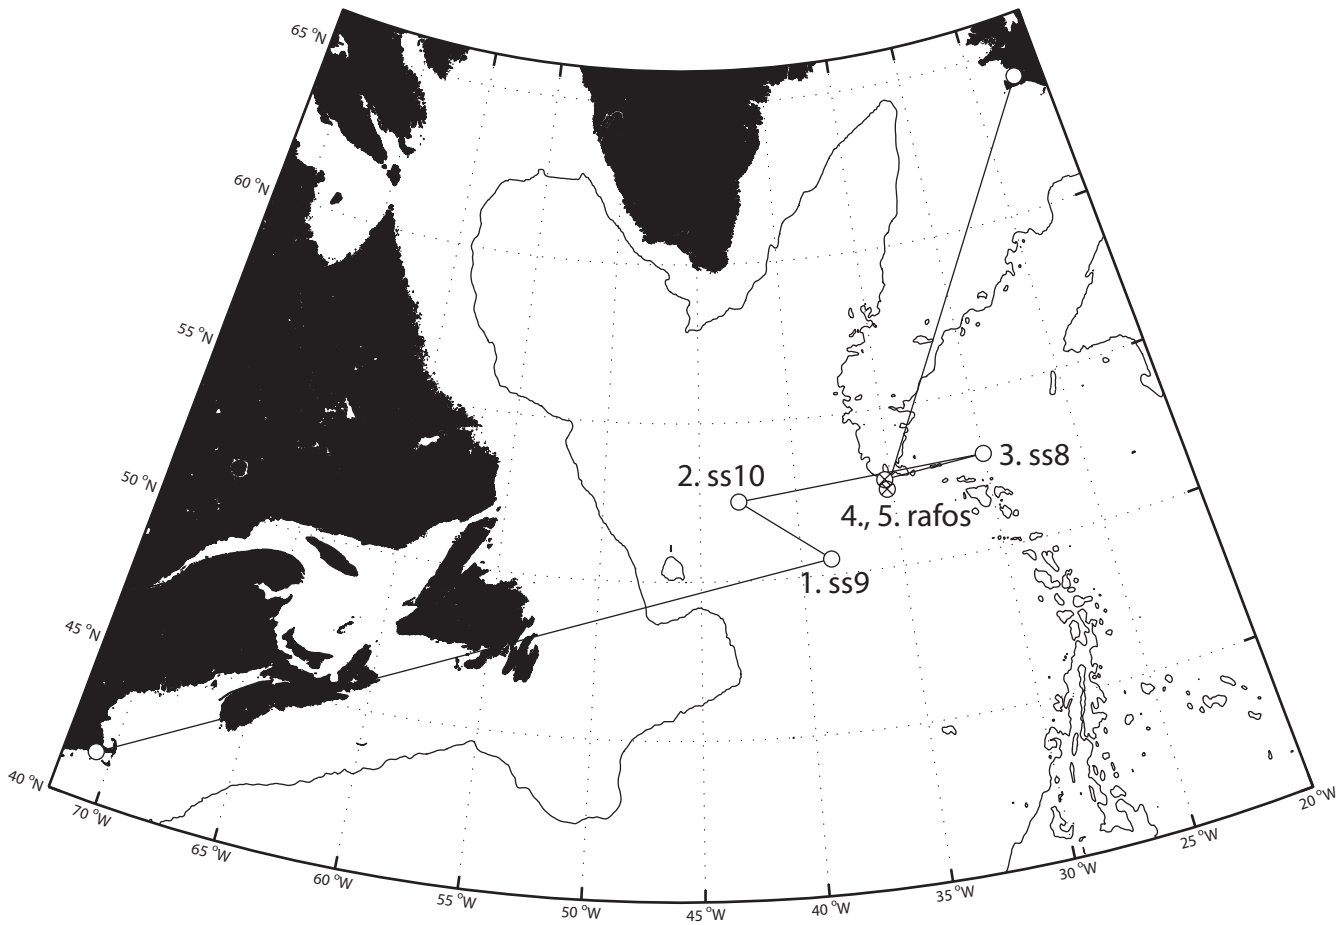

OSNAP Leg 1 sound source mooring and rafos deployment cruise

OSNAP Leg 1 Waypoints				
Station	Latitude (N)	Longitude (W)	Depth	Equipment deployed
port: Woods Hole	41.5245	41.5245	0	n/a
1. soso9	50.5	38.5	3959	Sound source mooring #9
2. soso10	52.5	43.0	4341	Sound source mooring #10
3. soso8	53.0	30.0	3190	Sound source mooring #8
4. rafos_southerCGFZvalley (F)	52.459	35.268	2972	Approx. 3-5 RAFOS floats
5. rafos_northernCGFZvalley (C)	52.7747	35.324	2963	Approx. 3-5 RAFOS floats
port: Reykjavic	64.1333	21.9333	0	n/a