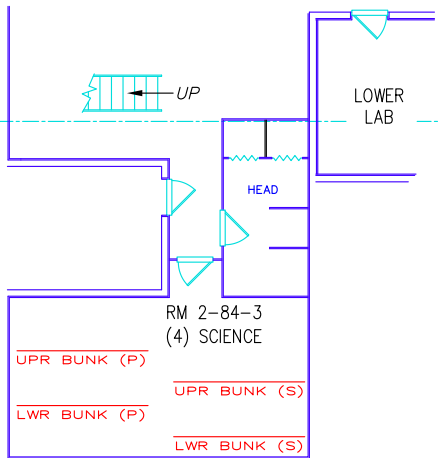

Note: Occupancy of staterooms shared with SSSG depends on gender of technician

**MAIN DECK**

**1ST PLATFORM**

SHIP CENTERLINE (C)

FWD →

**R/V KNORR**  
**SCIENCE BERTHING PLAN**  
*32 Berths Available*