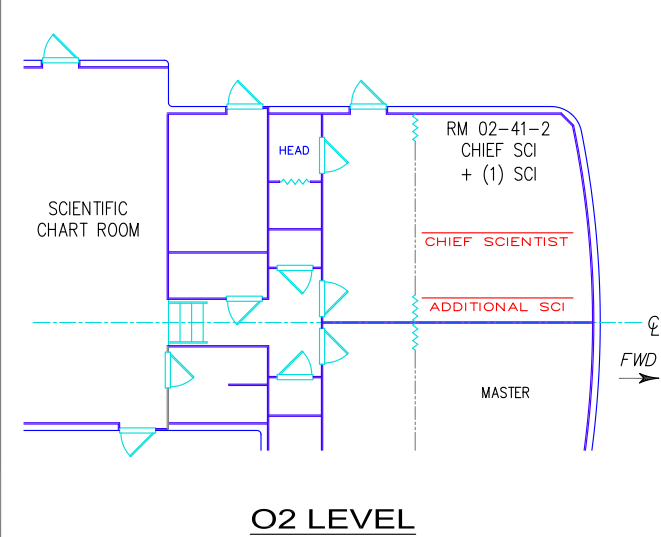

Note: Occupancy of staterooms shared with SSSG depends on gender of technician

**MAIN DECK**

**1ST PLATFORM**

SHIP CENTERLINE (C)

FWD →

**R/V KNORR**  
**SCIENCE BERTHING PLAN**  
*32 Berths Available*