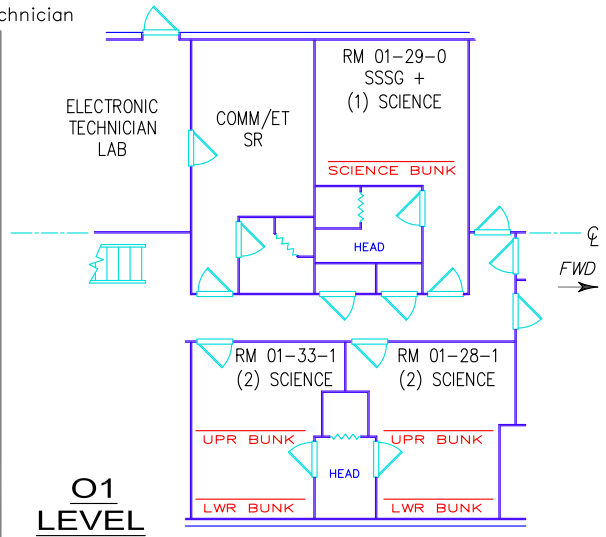

Note: Occupancy of staterooms shared with SSSG depends on gender of technician

**MAIN DECK**

**1ST PLATFORM**

SHIP CENTERLINE (C)

FWD →

**R/V KNORR**  
**SCIENCE BERTHING PLAN**  
*32 Berths Available*