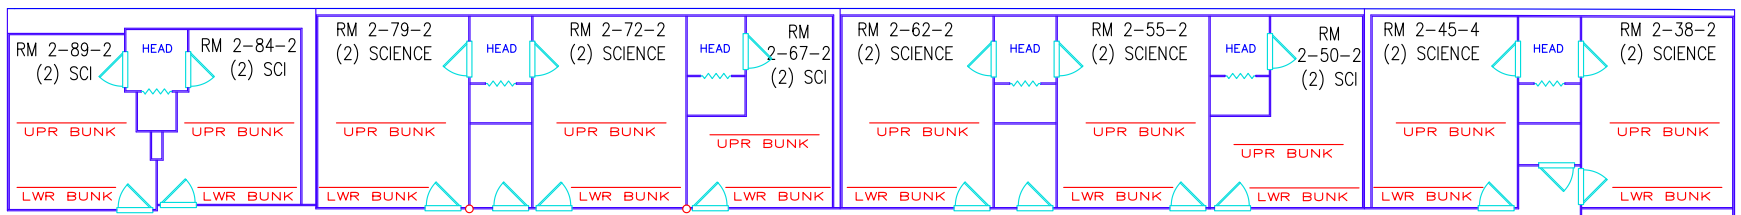

Note: Occupancy of staterooms shared with SSSG depends on gender of technician

**MAIN DECK**

**1ST PLATFORM**

SHIP CENTERLINE (C)

FWD →

**R/V KNORR**  
**SCIENCE BERTHING PLAN**  
*32 Berths Available*