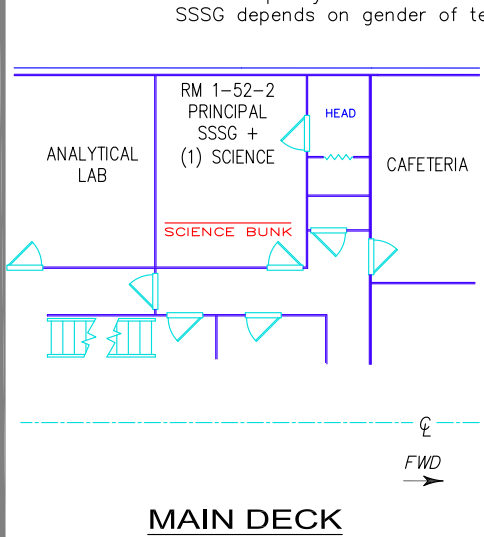

Note: Occupancy of staterooms shared with SSSG depends on gender of technician

**MAIN DECK**

**1ST PLATFORM**

SHIP CENTERLINE (C)

FWD →

**R/V KNORR**  
**SCIENCE BERTHING PLAN**  
*32 Berths Available*