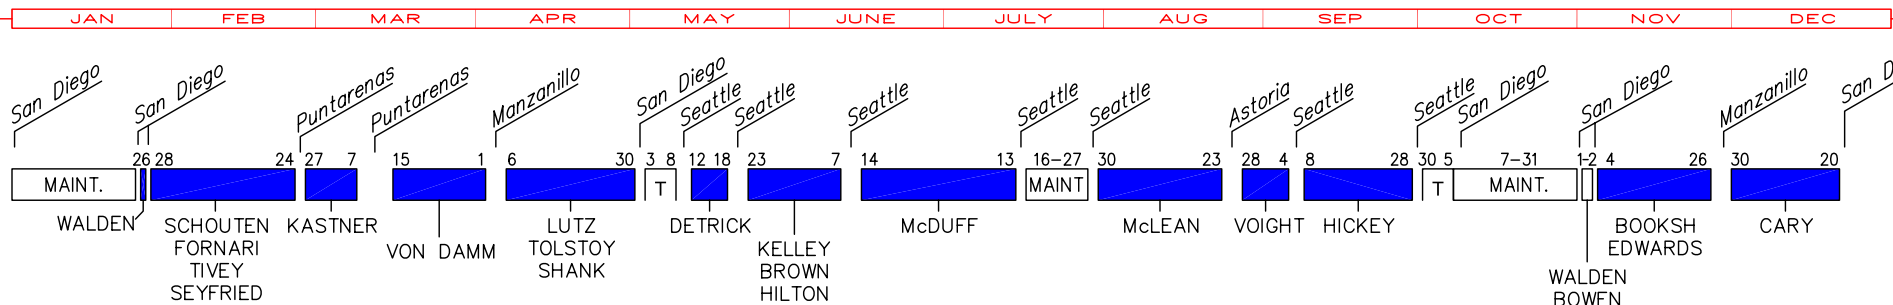

# YEAR 2004 SHIP SCHEDULE - WOODS HOLE OCEANOGRAPHIC INSTITUTION

O  
C  
E  
A  
N  
U  
S

O  
C  
E  
A  
N  
U  
S

K  
N  
O  
R  
R

K  
N  
O  
R  
R

A  
T  
L  
A  
N  
T  
I  
S

A  
T  
L  
A  
N  
T  
I  
S

R  
O  
V

R  
O  
V

Charge Days	NAVY	NOAA	NSF	Other	Total
OCEANUS	98	11	122	---	231
KNORR	---	---	277	---	277
ATLANTIS	---	44	247	---	291
ROV	---	50	143	---	193

[T] = TRANSIT

Betsy Doherty by direction of:  
Elizabeth Caporelli, Marine Operations Coordinator  
Robert Detrick, Vice President for Marine Facilities & Operations