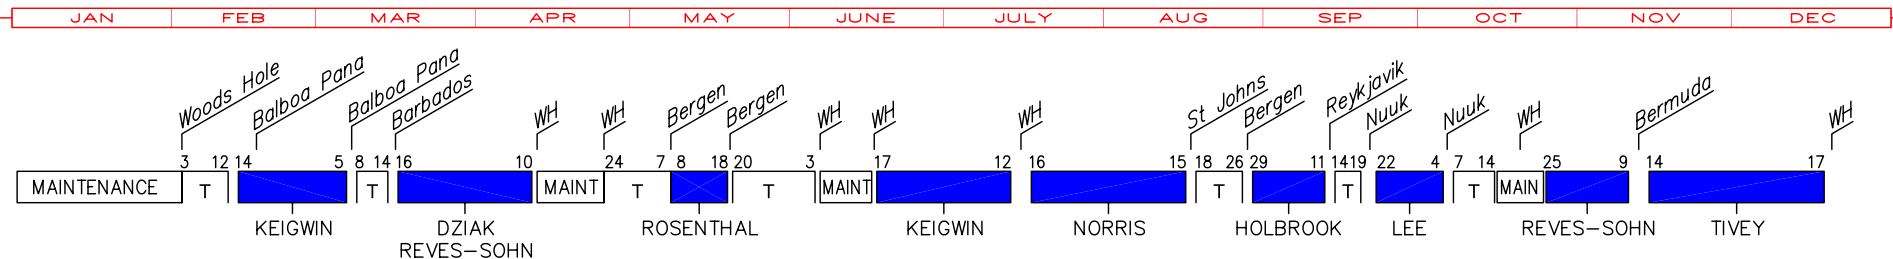

# YEAR 2004 SHIP SCHEDULE - WOODS HOLE OCEANOGRAPHIC INSTITUTION

O  
C  
E  
A  
N  
U  
S

O  
C  
E  
A  
N  
U  
S

K  
N  
O  
R  
R

K  
N  
O  
R  
R

A  
T  
L  
A  
N  
T  
I  
S

A  
T  
L  
A  
N  
T  
I  
S

R  
O  
V

R  
O  
V

Charge Days	NAVY	NOAA	NSF	Other	Total
OCEANUS	98	11	122	---	231
KNORR	---	---	277	---	277
ATLANTIS	---	44	247	---	291
ROV	---	50	143	---	193

[T] = TRANSIT

Betsy Doherty by direction of:  
Elizabeth Caporelli, Marine Operations Coordinator  
Robert Detrick, Vice President for Marine Facilities & Operations