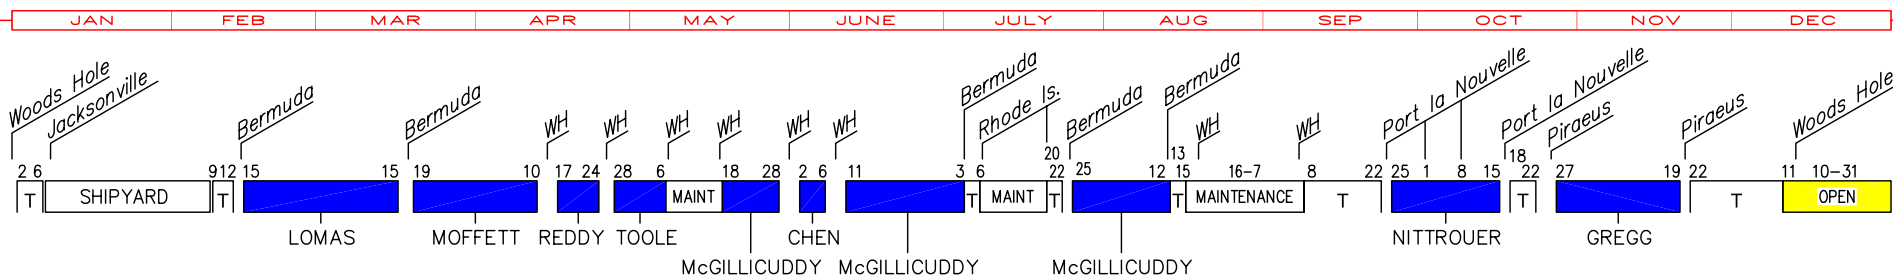

# YEAR 2004 SHIP SCHEDULE - WOODS HOLE OCEANOGRAPHIC INSTITUTION

O  
C  
E  
A  
N  
U  
S

O  
C  
E  
A  
N  
U  
S

K  
N  
O  
R  
R

K  
N  
O  
R  
R

A  
T  
L  
A  
N  
T  
I  
S

A  
T  
L  
A  
N  
T  
I  
S

R  
O  
V

R  
O  
V

Charge Days	NAVY	NOAA	NSF	Other	Total
OCEANUS	98	11	122	---	231
KNORR	---	---	277	---	277
ATLANTIS	---	44	247	---	291
ROV	---	50	143	---	193

[T] = TRANSIT

Betsy Doherty by direction of:  
Elizabeth Caporelli, Marine Operations Coordinator  
Robert Detrick, Vice President for Marine Facilities & Operations