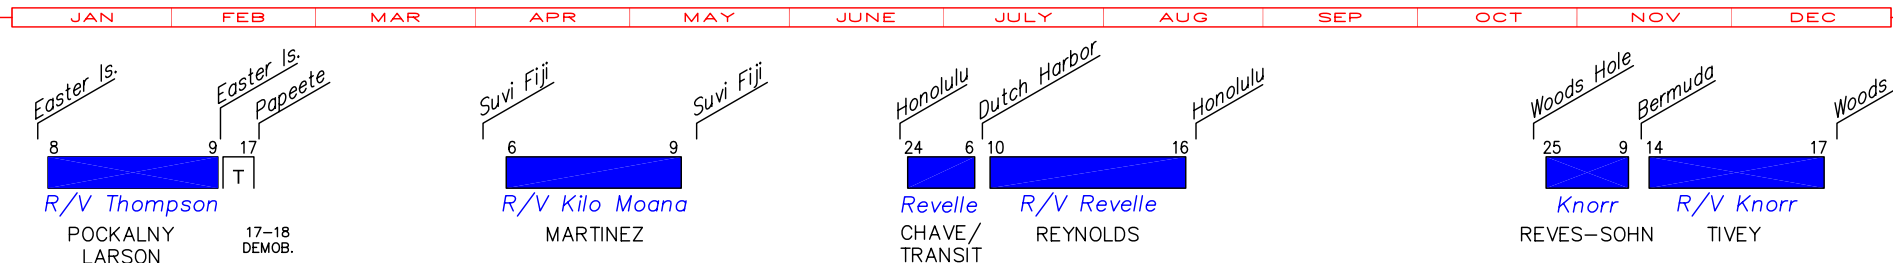

# YEAR 2004 SHIP SCHEDULE - WOODS HOLE OCEANOGRAPHIC INSTITUTION

O  
C  
E  
A  
N  
U  
S

O  
C  
E  
A  
N  
U  
S

K  
N  
O  
R  
R

K  
N  
O  
R  
R

A  
T  
L  
A  
N  
T  
I  
S

A  
T  
L  
A  
N  
T  
I  
S

R  
O  
V

R  
O  
V

Charge Days	NAVY	NOAA	NSF	Other	Total
OCEANUS	98	11	122	---	231
KNORR	---	---	277	---	277
ATLANTIS	---	44	247	---	291
ROV	---	50	143	---	193

[T] = TRANSIT

Betsy Doherty by direction of:  
Elizabeth Caporelli, Marine Operations Coordinator  
Robert Detrick, Vice President for Marine Facilities & Operations