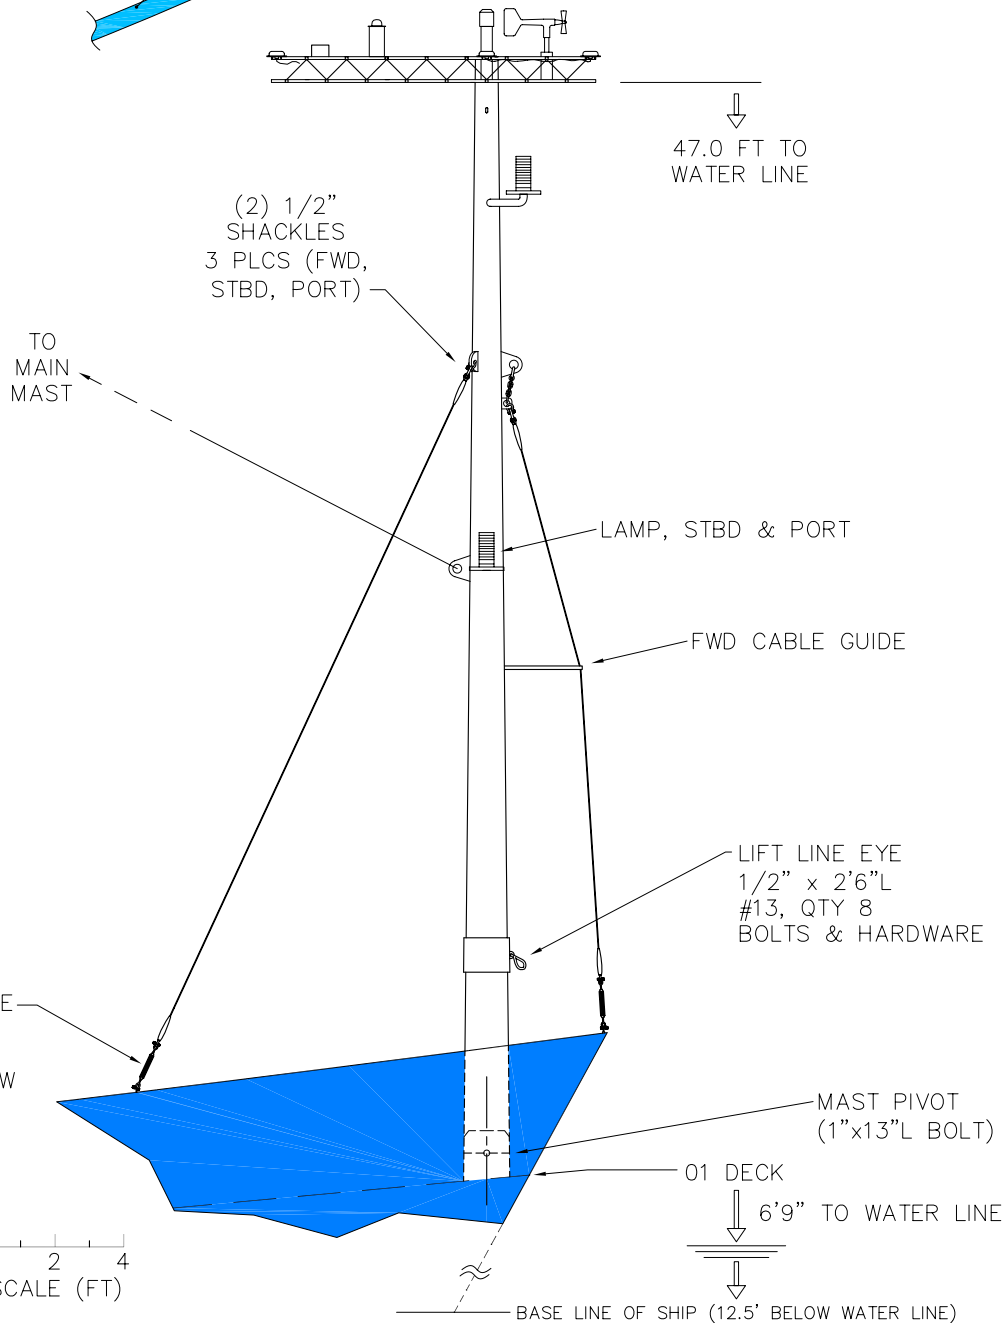

R/V OCEANUS IMET TOWER STRUCTURE

01 DECK, PLAN VIEW

PROFILE VIEW

0 2 4
SCALE (FT)