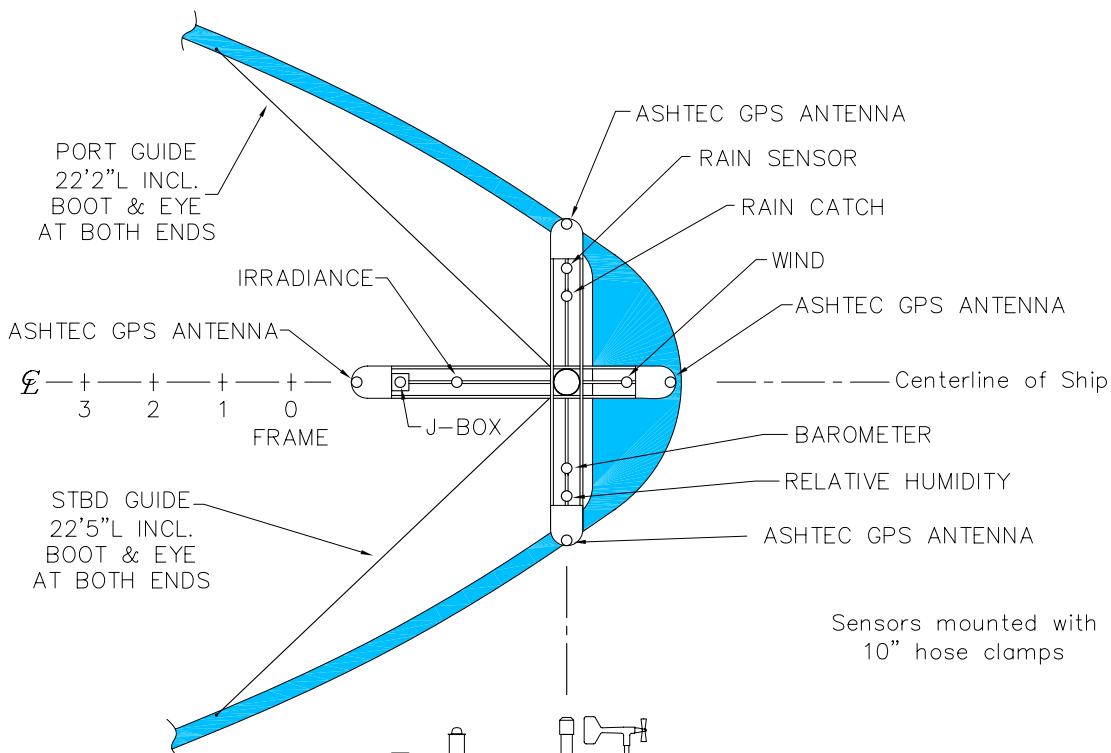

R/V OCEANUS IMET TOWER STRUCTURE

01 DECK, PLAN VIEW

PROFILE VIEW

0 2 4
SCALE (FT)